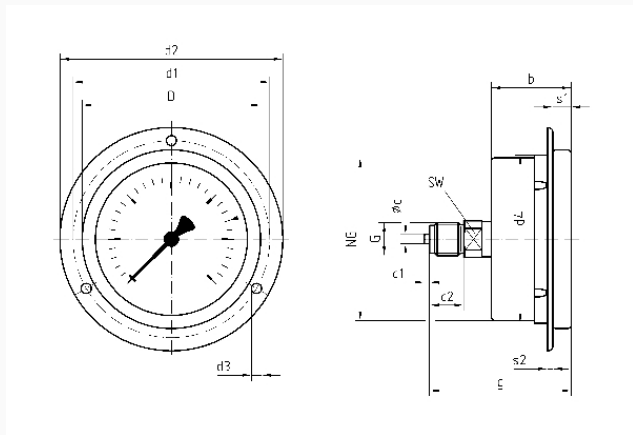

Technical Specifications

Type
D7

Nominal size
63

accuracy class (EN 837-1/6)
1.6

ranges (EN 837-1/5)
see ordering table

application area
static load: $\frac{3}{4}$ x full scale value
dynamic load: $\frac{2}{3}$ x full scale value
short-term: Full scale value

movement
Brass

Dial
Aluminium, white
RF63Gly
dual scale, bar outer, black – psi inner, red

Pointer
Aluminium, black

Housing
Stainless steel 304, with blow-out

crimped bezel
Stainless steel 304

window
Plastic

filling liquid
glycerine (99.5 %)

Options

- Filling liquid silicone oil
- Back flange (NG 63/80/100)
- clamp fixing
- 3-hole fixing, panel mounting bezel
- crimped bezel polished
- measuring system stainless steel (up to 1,000 bar, NG 80/100)
- special scales
- Clip reference pointer, red, adjustable (NG 63)
- throttle screw
- other process connections

Technical Drawings

NG 50/63 – centre back connection, 3-hole fixing, panel mounting bezel

Dimensions (mm)

NG	b	∅c	c1	c2	d1	d2	d3	d4	D	G	g	s1	s2	SW
63	30,5	5	2	13	75	85	3,6	64	68	G 1/4 B53,3	3,5,5	2	14	

Versions