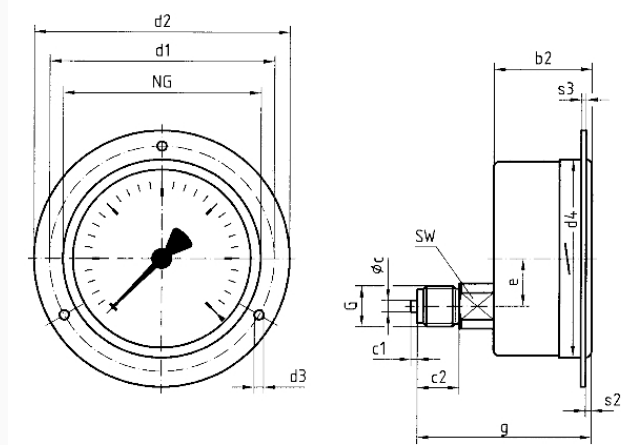

Technical Specifications

Type
D8

Nominal size
100

accuracy class (EN 837-1/6)
1.0

ranges (EN 837-1/5)
see ordering table

application area
 ≤ 600 bar: Full scale value
 > 600 bar: ¾ x full scale value
 ≤ 600 bar: 0.9 x full scale value
 > 600 bar: ¾ x full scale value
 ≤ 600 bar: 1.3 x full scale value
 > 600 bar: Full scale value

movement
Brass

Dial
Aluminium, white
Scaling: black

Pointer
Aluminium, black

Housing
Stainless steel 304, with blow-out

bayonet bezel
Stainless steel 304

window
Instrument glass

filling liquid
glycerine (99.5 %)

Dimensions (mm)

NG	b2	∅c	c1	c2	d1*	d2	d3*	d4	e	G	g	s2	s3	SW
100	49	6	3	20	116	132	4,8	104	26,5	G½B	81	4	2	22
160	50	6	3	20	178	196	5,8	164	26,5	G½B	82	4	2	22

* Dimensions as per DIN 16064

Versions

Range	Mounting type	Type	Part number
-1/+0.6 bar	3-hole fixing, panel mounting bezel	RF100Gly D831	85202831