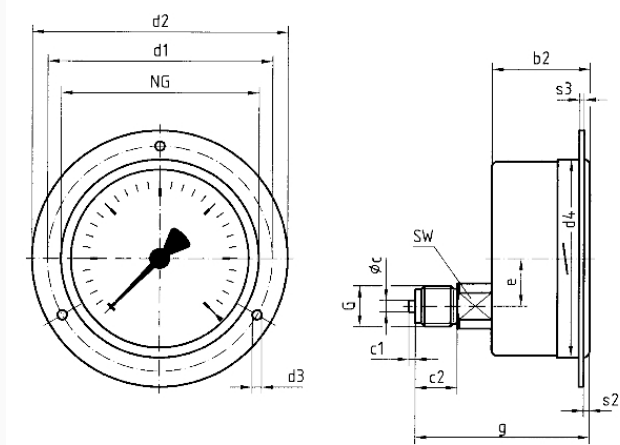

Technical Specifications

Type
D8

Nominal size
100

accuracy class (EN 837-1/6)
1.0

ranges (EN 837-1/5)
see ordering table

application area
 ≤ 600 bar: Full scale value
 > 600 bar: ¾ x full scale value
 ≤ 600 bar: 0.9 x full scale value
 > 600 bar: ¾ x full scale value
 ≤ 600 bar: 1.3 x full scale value
 > 600 bar: Full scale value

bayonet bezel

Stainless steel 304

window
Instrument glass

filling liquid
glycerine (99.5 %)

Options

- back flange
- 3-hole fixing, panel mounting bezel
- 3-hole fixing, panel mounting bezel (NG 63)
- special scales
- other process connections

Technical Drawings

bottom back connection, 3-hole fixing, panel mounting bezel

Dimensions (mm)

NG	b2	∅c	c1	c2	d1*	d2	d3*	d4	e	G	g	s2	s3	SW
100	49	6	3	20	116	132	4,8	104	26,5	G½B	81	4	2	22
160	50	6	3	20	178	196	5,8	164	26,5	G½B	82	4	2	22

* Dimensions as per DIN 16064

Versions

Range	Mounting type	Type	Part number
-1/+1.5 bar	3-hole fixing, panel mounting bezel	RF100Gly D831	85203831

- in-stock items
- Non-stock items