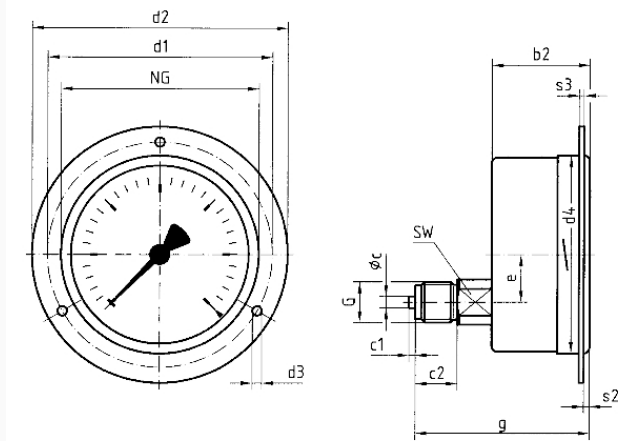

Technical Specifications

Type
D8

Nominal size
160

accuracy class (EN 837-1/6)
1.0

ranges (EN 837-1/5)
see ordering table

application area
 ≤ 600 bar: Full scale value
 > 600 bar: ¾ x full scale value
 ≤ 600 bar: 0.9 x full scale value
 > 600 bar: ⅔ x full scale value
 ≤ 600 bar: 1.3 x full scale value
 > 600 bar: Full scale value

movement
Brass

Dial
 Aluminium, white
 Scaling: black

Pointer
Aluminium, black

Housing
Stainless steel 304, with blow-out

bayonet bezel
Stainless steel 304

window
Instrument glass

filling liquid
glycerine (99.5 %)

Dimensions (mm)

NG	b2	∅c	c1	c2	d1*	d2	d3*	d4	e	G	g	s2	s3	SW
100	49	6	3	20	116	132	4,8	104	26,5	G½B	81	4	2	22
160	50	6	3	20	178	196	5,8	164	26,5	G½B	82	4	2	22

* Dimensions as per DIN 16064

Versions

Range	Mounting type	Type	Part number
-1/+3 bar	3-hole fixing, panel mounting bezel	RF160Gly D831	85254831