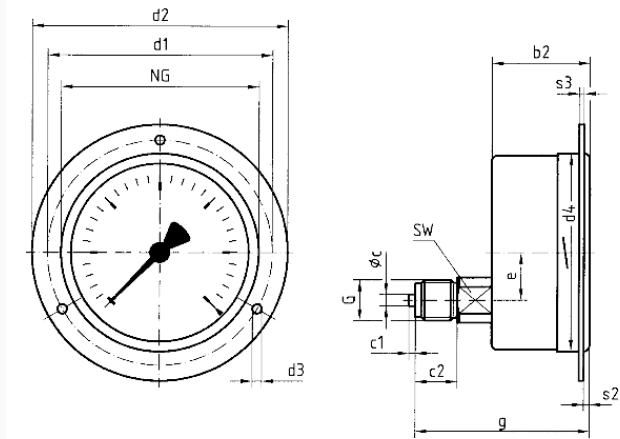

Technical Specifications

Type
D8

Nominal size
160

accuracy class (EN 837-1/6)
1.0

ranges (EN 837-1/5)
see ordering table

application area
 ≤ 600 bar: Full scale value
 > 600 bar: ¾ x full scale value
 ≤ 600 bar: 0.9 x full scale value
 > 600 bar: ¾ x full scale value
 ≤ 600 bar: 1.3 x full scale value
 > 600 bar: Full scale value

movement

Brass

Dial

Aluminium, white
 Scaling: black

Pointer

Aluminium, black

Housing

Stainless steel 304, with blow-out

bayonet bezel

Stainless steel 304

window
Instrument glass

filling liquid
glycerine (99.5 %)

Options

- back flange
- 3-hole fixing, panel mounting bezel
- 3-hole fixing, panel mounting bezel (NG 63)
- special scales
- other process connections

Technical Drawings

bottom back connection, 3-hole fixing, panel mounting bezel

Dimensions (mm)

NG	b2	∅c	c1	c2	d1*	d2	d3*	d4	e	G	g	s2	s3	SW
100	49	6	3	20	116	132	4,8	104	26,5	G½B	81	4	2	22
160	50	6	3	20	178	196	5,8	164	26,5	G½B	82	4	2	22