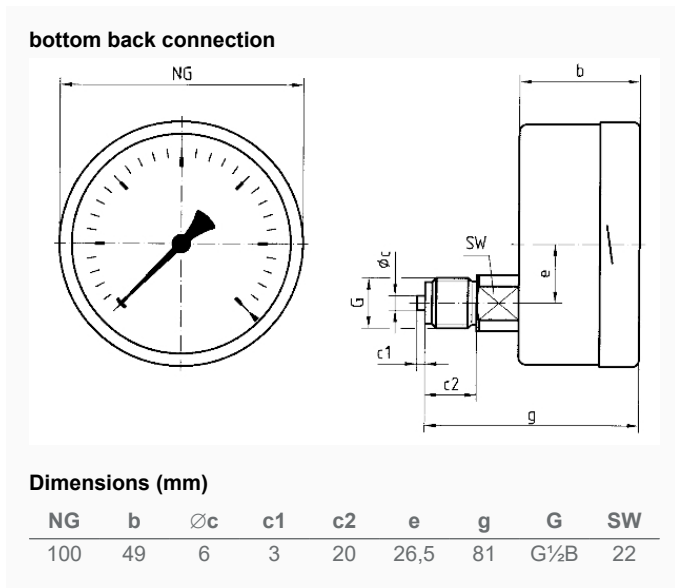

Pointer

Aluminium, black

window

Plastic

Housing

Stainless steel 304, with blow-out

filling liquid

glycerine (99.5 %)

crimped bezel

Stainless steel 304

Options

- Temperature scales for other refrigerants
- back flange
- clamp fixing
- 3-hole fixing, panel mounting bezel (NG 63/100)
- throttle screw
- special scales
- other process connections
- 7/16 – 20 UNF SAE J513 (45°)

Technical Drawings

Versions

Range	Mounting type	Type	Part number
-1/+12.5 bar	direct	RF100KTGly D812	85231812

- ☒ in-stock items
- ☐ Non-stock items