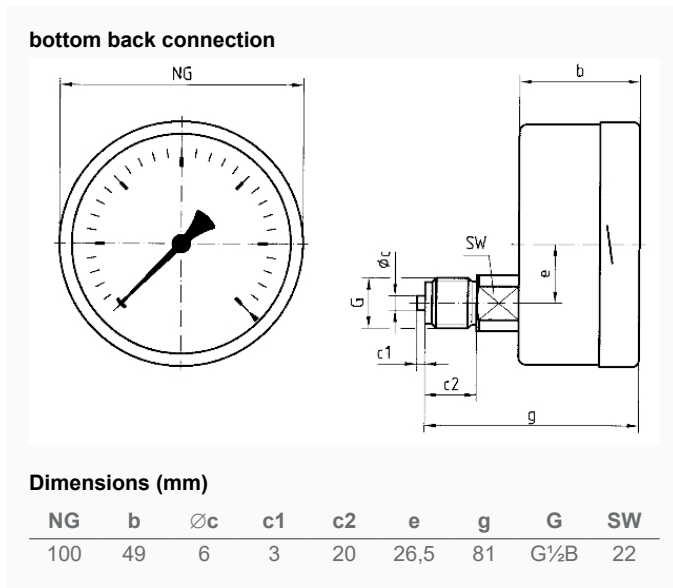

Pointer

Aluminium, black

window

Plastic

Housing

Stainless steel 304, with blow-out

filling liquid

glycerine (99.5 %)

crimped bezel

Stainless steel 304

Options

- Temperature scales for other refrigerants
- back flange
- clamp fixing
- 3-hole fixing, panel mounting bezel (NG 63/100)
- throttle screw
- special scales
- other process connections
- 7/16 – 20 UNF SAE J513 (45°)

Technical Drawings

Versions

Range	Mounting type	Type	Part number
-1/+24 bar	direct	RF100KTGly D812	85233812

- ☒ in-stock items
- ☐ Non-stock items