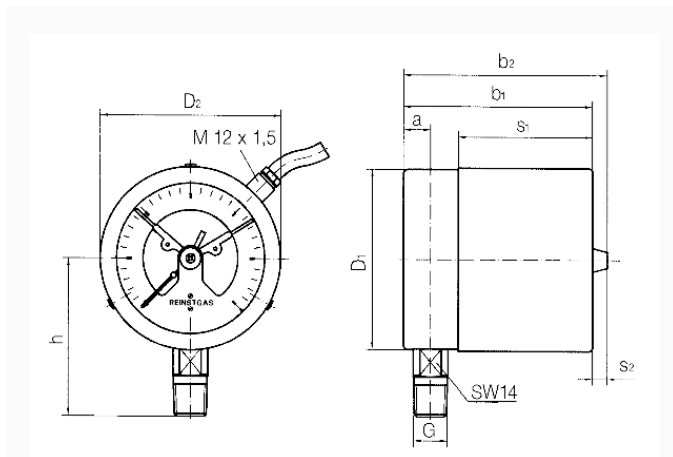

≥ 2.1 mA

Switching accuracy

approx. 0.5 % of full scale value

Operating temperature range

-20/+70 °C or corresponding to the respective measuring instruments

Adjustment range

5–95 % measuring range of gauge

Options

- contact systems with safety integrity level SIL 2

Options

- surface roughness R_a 0.4 μ m
- Housing polished
- Push on bezel polished
- Electrical contacts
- NG 50
- special scales
- other process connections

Technical Drawings

Dimensions (mm)

NG	a	b	$\varnothing c$	c1	c2	D	G	h	s	s1	SW
63	9,5	66	5	2	13	64	G $\frac{1}{4}$ B	46	47,5	8	14

Versions

Range	Mounting type	Type	Part number
0/40 bar	direct	RF63RG IK1 D302	87268302