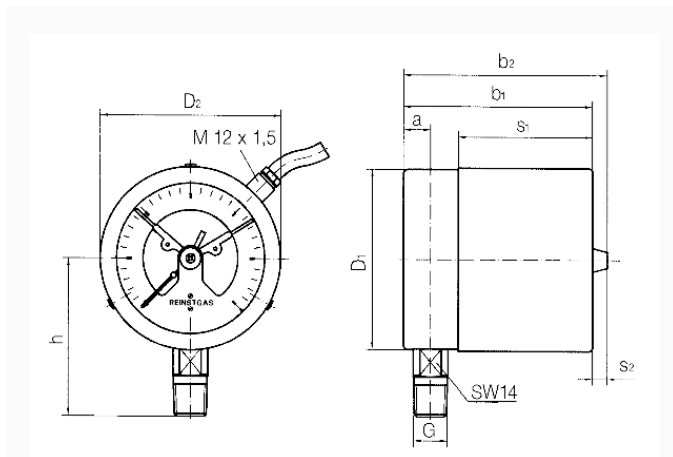

≥ 2.1 mA

Switching accuracy

approx. 0.5 % of full scale value

Operating temperature range

-20/+70 °C or corresponding to the respective measuring instruments

Adjustment range

5–95 % measuring range of gauge

Options

- contact systems with safety integrity level SIL 2

Options

- surface roughness R_a 0.4 μ m
- Housing polished
- Push on bezel polished
- Electrical contacts
- NG 50
- special scales
- other process connections

Technical Drawings

Dimensions (mm)

NG	a	b	$\varnothing c$	c1	c2	D	G	h	s	s1	SW
63	9,5	66	5	2	13	64	G $\frac{1}{4}$ B	46	47,5	8	14

Versions

Range	Mounting type	Type	Part number
0/160 bar	direct	RF63RG IK1 D302	87271302