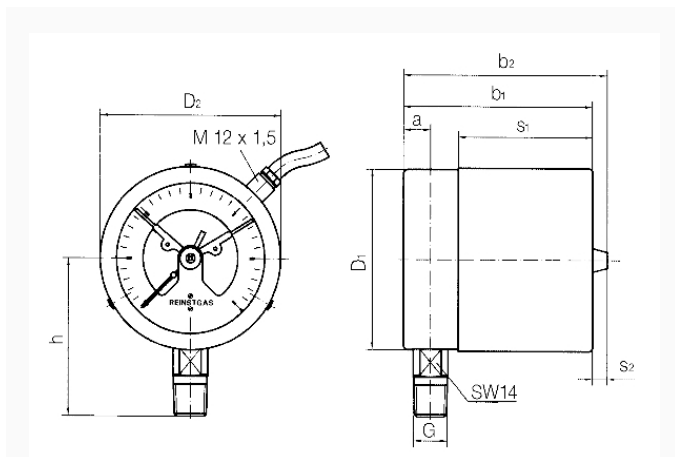

Switch rating

max. 50/30 VA

Contact

Ag80 Ni20 Au 10 µm

Switching accuracy

approx. 2–5 % of full scale value

Operating temperature range

-20/+70 °C or corresponding to the respective measuring instruments

Adjustment range

5–95 % measuring range of gauge

Options

- surface roughness R_a 0.4 µm
- Housing polished
- Push on bezel polished
- Electrical contacts
- NG 50
- special scales
- other process connections

Technical Drawings

Dimensions (mm)

NG	a	b	$\varnothing c$	c1	c2	D	G	h	s	s1	SW
63	9,5	66	5	2	13	64	G¼B	46	47,5	8	14

Versions

Range	Mounting type	Type	Part number
-1/+1.5 bar	direct	RF63RG MK1 D302	87353302