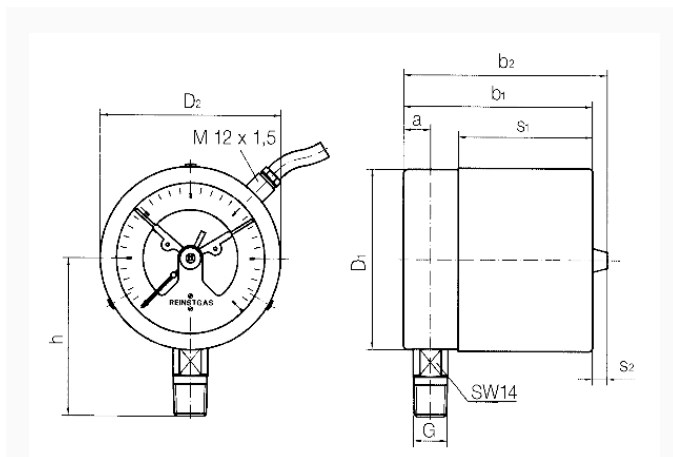

Switch rating

max. 50/30 VA

Contact

Ag80 Ni20 Au 10 µm

Switching accuracy

approx. 2–5 % of full scale value

Operating temperature range

-20/+70 °C or corresponding to the respective measuring instruments

Adjustment range

5–95 % measuring range of gauge

Options

- surface roughness R_a 0.4 µm
- Housing polished
- Push on bezel polished
- Electrical contacts
- NG 50
- special scales
- other process connections

Technical Drawings

Dimensions (mm)

NG	a	b	∅c	c1	c2	D	G	h	s	s1	SW
63	9,5	66	5	2	13	64	G¼B	46	47,5	8	14

Versions

Range	Mounting type	Type	Part number
0/100 bar	direct	RF63RG MK1 D302	87370302

- in-stock items
- Non-stock items