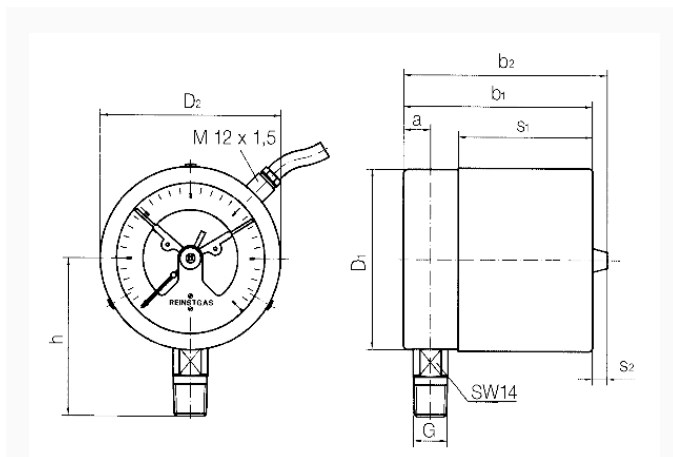

Switch rating

max. 50/30 VA

Contact

Ag80 Ni20 Au 10 µm

Switching accuracy

approx. 2–5 % of full scale value

Operating temperature range

-20/+70 °C or corresponding to the respective measuring instruments

Adjustment range

5–95 % measuring range of gauge

Options

- surface roughness R_a 0.4 µm
- Housing polished
- Push on bezel polished
- Electrical contacts
- NG 50
- special scales
- other process connections

Technical Drawings

Dimensions (mm)

NG	a	b	$\varnothing c$	c1	c2	D	G	h	s	s1	SW
63	9,5	66	5	2	13	64	G¼B	46	47,5	8	14

Versions

Range	Mounting type	Type	Part number
0/160 bar	direct	RF63RG MK1 D302	87371302

- in-stock items
- Non-stock items