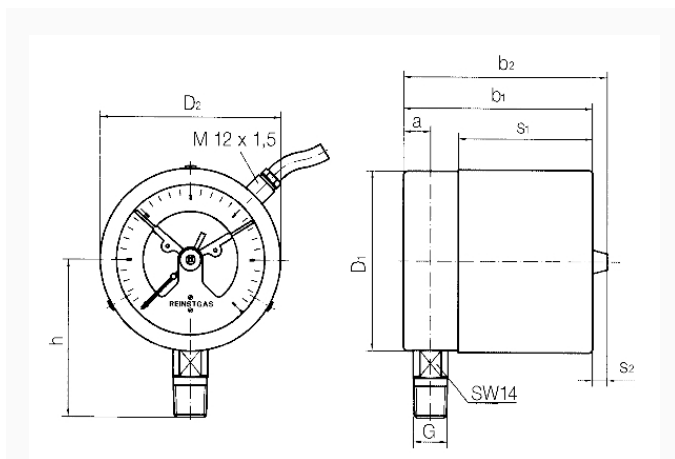

approx. 2–5 % of full scale value

Operating temperature range

-20/+70 °C or corresponding to the respective measuring instruments

Adjustment range

5–95 % measuring range of gauge

Options

- surface roughness R_a 0.4 µm
- Housing polished
- Push on bezel polished
- Electrical contacts
- NG 50
- special scales
- other process connections

Technical Drawings

Dimensions (mm)

NG	a	b	∅c	c1	c2	D	G	h	s	s1	SW
63	9,5	66	5	2	13	64	G¼B	46	47,5	8	14

Versions

Range	Mounting type	Type	Part number
-1/+0.6 bar	direct	RF63RG MK2 D302	87202302

- in-stock items
- Non-stock items