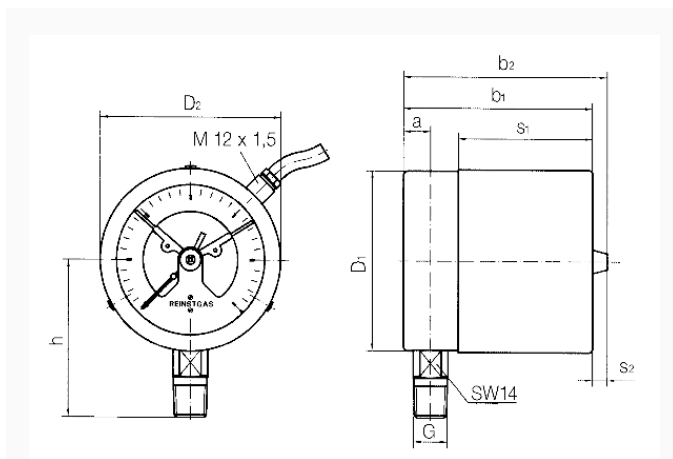

approx. 2–5 % of full scale value

Operating temperature range

-20/+70 °C or corresponding to the respective measuring instruments

Adjustment range

5–95 % measuring range of gauge

Options

- surface roughness R_a 0.4 µm
- Housing polished
- Push on bezel polished
- Electrical contacts
- NG 50
- special scales
- other process connections

Technical Drawings

Dimensions (mm)

NG	a	b	∅c	c1	c2	D	G	h	s	s1	SW
63	9,5	66	5	2	13	64	G1/4B	46	47,5	8	14

Versions

Range	Mounting type	Type	Part number
-1/+5 bar	direct	RF63RG MK2 D302	87205302

- in-stock items
- Non-stock items