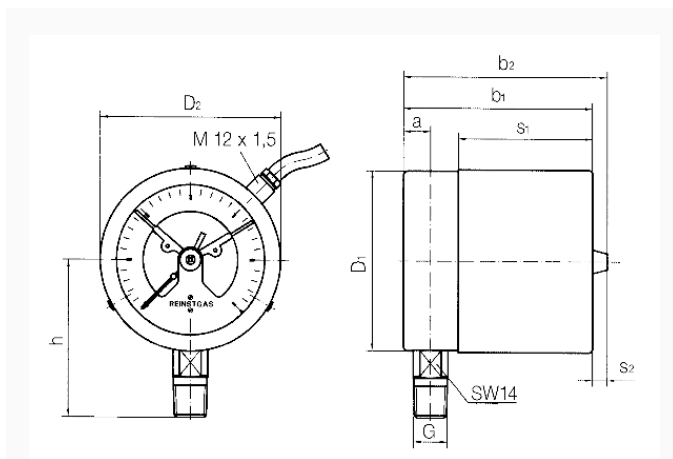

approx. 2–5 % of full scale value

Operating temperature range

-20/+70 °C or corresponding to the respective measuring instruments

Adjustment range

5–95 % measuring range of gauge

Options

- surface roughness R_a 0.4 µm
- Housing polished
- Push on bezel polished
- Electrical contacts
- NG 50
- special scales
- other process connections

Technical Drawings

Dimensions (mm)

NG	a	b	∅c	c1	c2	D	G	h	s	s1	SW
63	9,5	66	5	2	13	64	G1/4B	46	47,5	8	14

Versions

Range	Mounting type	Type	Part number
0/1.6 bar	direct	RF63RG MK2 D302	87211302

- in-stock items
- Non-stock items