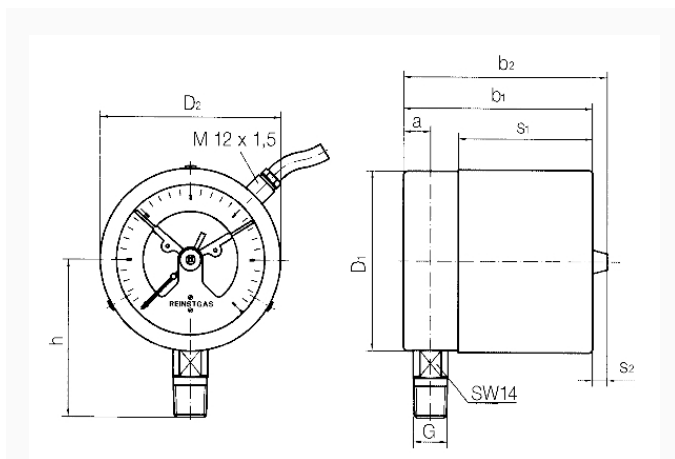

approx. 2–5 % of full scale value

Operating temperature range

-20/+70 °C or corresponding to the respective measuring instruments

Adjustment range

5–95 % measuring range of gauge

Options

- surface roughness R_a 0.4 µm
- Housing polished
- Push on bezel polished
- Electrical contacts
- NG 50
- special scales
- other process connections

Technical Drawings

Dimensions (mm)

NG	a	b	∅c	c1	c2	D	G	h	s	s1	SW
63	9,5	66	5	2	13	64	G1/4B	46	47,5	8	14

Versions

Range	Mounting type	Type	Part number
0/2.5 bar	direct	RF63RG MK2 D302	87212302

- in-stock items
- Non-stock items