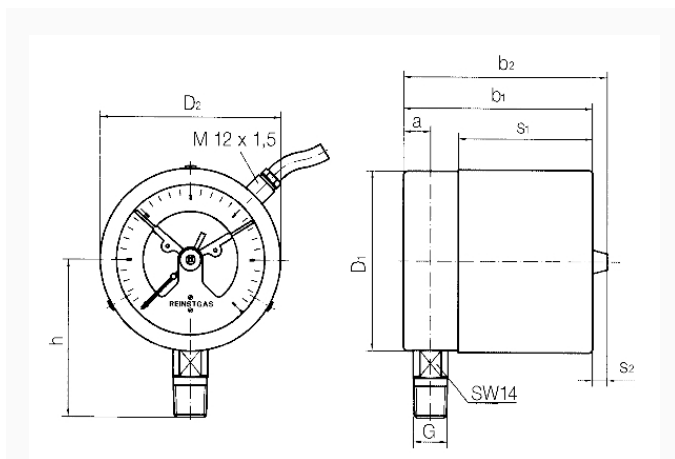

approx. 2–5 % of full scale value

Operating temperature range

-20/+70 °C or corresponding to the respective measuring instruments

Adjustment range

5–95 % measuring range of gauge

Options

- surface roughness R_a 0.4 µm
- Housing polished
- Push on bezel polished
- Electrical contacts
- NG 50
- special scales
- other process connections

Technical Drawings

Dimensions (mm)

NG	a	b	∅c	c1	c2	D	G	h	s	s1	SW
63	9,5	66	5	2	13	64	G¼B	46	47,5	8	14

Versions

Range	Mounting type	Type		Part number
0/4 bar	direct	RF63RG MK2 D302	<input type="radio"/>	87213302