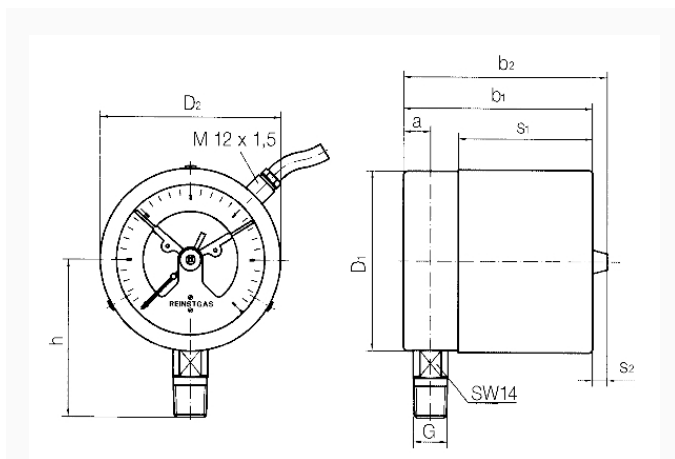

approx. 2–5 % of full scale value

Operating temperature range

-20/+70 °C or corresponding to the respective measuring instruments

Adjustment range

5–95 % measuring range of gauge

Options

- surface roughness R_a 0.4 µm
- Housing polished
- Push on bezel polished
- Electrical contacts
- NG 50
- special scales
- other process connections

Technical Drawings

Dimensions (mm)

NG	a	b	∅c	c1	c2	D	G	h	s	s1	SW
63	9,5	66	5	2	13	64	G1/4B	46	47,5	8	14

Versions

Range	Mounting type	Type	Part number
0/6 bar	direct	RF63RG MK2 D302	87214302

- in-stock items
- Non-stock items