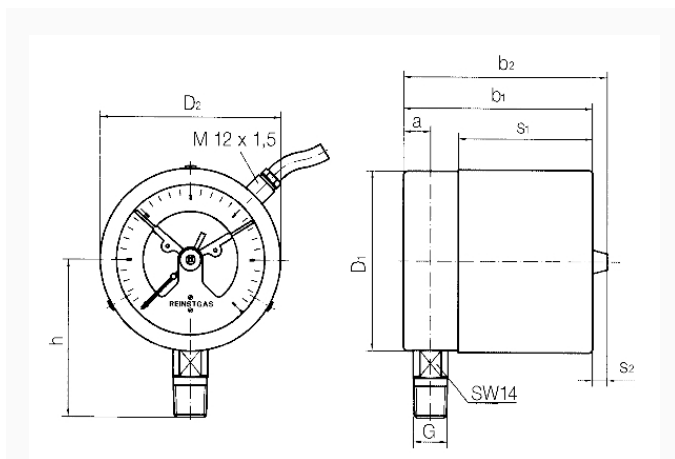

approx. 2–5 % of full scale value

Operating temperature range

-20/+70 °C or corresponding to the respective measuring instruments

Adjustment range

5–95 % measuring range of gauge

Options

- surface roughness R_a 0.4 µm
- Housing polished
- Push on bezel polished
- Electrical contacts
- NG 50
- special scales
- other process connections

Technical Drawings

Dimensions (mm)

NG	a	b	∅c	c1	c2	D	G	h	s	s1	SW
63	9,5	66	5	2	13	64	G1/4B	46	47,5	8	14

Versions

Range	Mounting type	Type	Part number
0/10 bar	direct	RF63RG MK2 D302	87215302

- in-stock items
- Non-stock items