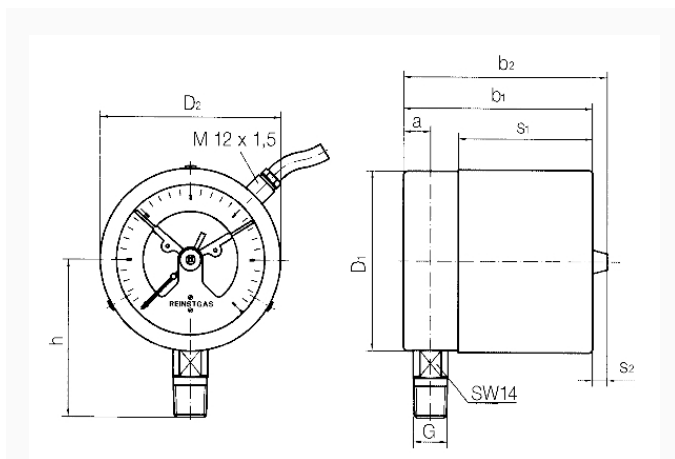

approx. 2–5 % of full scale value

Operating temperature range

-20/+70 °C or corresponding to the respective measuring instruments

Adjustment range

5–95 % measuring range of gauge

Options

- surface roughness R_a 0.4 µm
- Housing polished
- Push on bezel polished
- Electrical contacts
- NG 50
- special scales
- other process connections

Technical Drawings

Dimensions (mm)

NG	a	b	∅c	c1	c2	D	G	h	s	s1	SW
63	9,5	66	5	2	13	64	G1/4B	46	47,5	8	14

Versions

Range	Mounting type	Type	Part number
0/100 bar	direct	RF63RG MK2 D302	87220302

- in-stock items
- Non-stock items