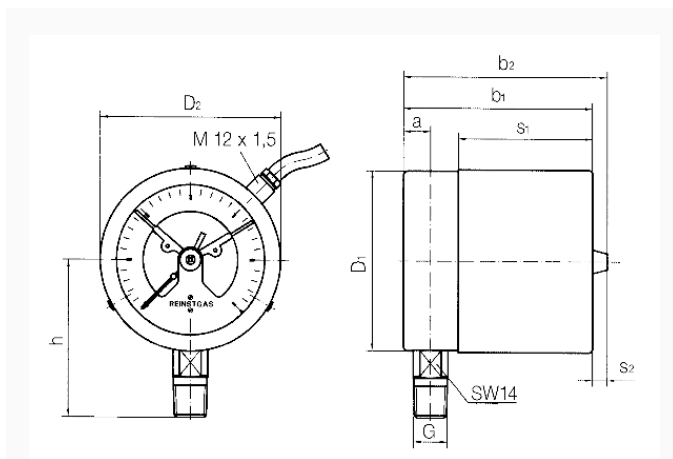

approx. 2–5 % of full scale value

Operating temperature range

-20/+70 °C or corresponding to the respective measuring instruments

Adjustment range

5–95 % measuring range of gauge

Options

- surface roughness R_a 0.4 µm
- Housing polished
- Push on bezel polished
- Electrical contacts
- NG 50
- special scales
- other process connections

Technical Drawings

Dimensions (mm)

NG	a	b	∅c	c1	c2	D	G	h	s	s1	SW
63	9,5	66	5	2	13	64	G1/4B	46	47,5	8	14

Versions

Range	Mounting type	Type	Part number
0/160 bar	direct	RF63RG MK2 D302	87221302

- in-stock items
- Non-stock items