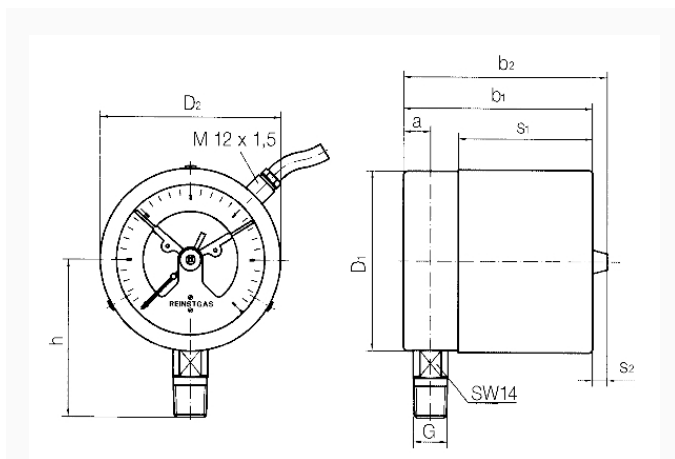

approx. 2–5 % of full scale value

Operating temperature range

-20/+70 °C or corresponding to the respective measuring instruments

Adjustment range

5–95 % measuring range of gauge

Options

- surface roughness R_a 0.4 µm
- Housing polished
- Push on bezel polished
- Electrical contacts
- NG 50
- special scales
- other process connections

Technical Drawings

Dimensions (mm)

NG	a	b	∅c	c1	c2	D	G	h	s	s1	SW
63	9,5	66	5	2	13	64	G1/4B	46	47,5	8	14

Versions

Range	Mounting type	Type	Part number
0/400 bar	direct	RF63RG MK2 D302	87223302

- in-stock items
- Non-stock items