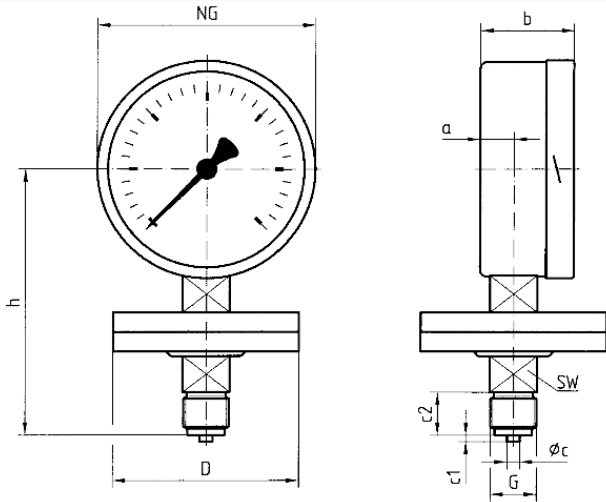

Degree of protection

IP 54 (EN 60529)

Connection

Steel, bottom
G½B, SW22 (EN 837-3/7.3)

lower measuring flange

steel, galvanised

upper measuring flange
Stainless steel 304

Measuring element
diaphragm
Measuring flange
Stainless steel 316 L

Seal
NBR (Perbunan)

movement
Brass

Dial
Aluminium, white
Scaling: black

Pointer
Aluminium, black

Housing
Stainless steel 304, with blow-out

bayonet bezel
Stainless steel 304

window
Instrument glass

Options

- Safety housing
- Overpressure safety 10 x FSD (measuring flange \varnothing 100 to max. 40 bar, measuring flange \varnothing 160 to max. 2.5 bar)
- Glycerine filling (\geq 40 mbar, \leq 250 mbar accuracy class 2.5)
- Electrical contacts
- wetted parts with special coating
- open connection flanges as per EN/ASME

Technical Drawings

bottom connection, measuring flange \varnothing 100

Dimensions (mm)

NG	a	b	\varnothing c	c1	c2	D	G	h	SW
100	20	55	6	3	20	100	G1½B	127	22

Versions

Range	Mounting type	Type		Part number
0/0.4 bar	direct	PF100 D401	<input type="radio"/>	85909401