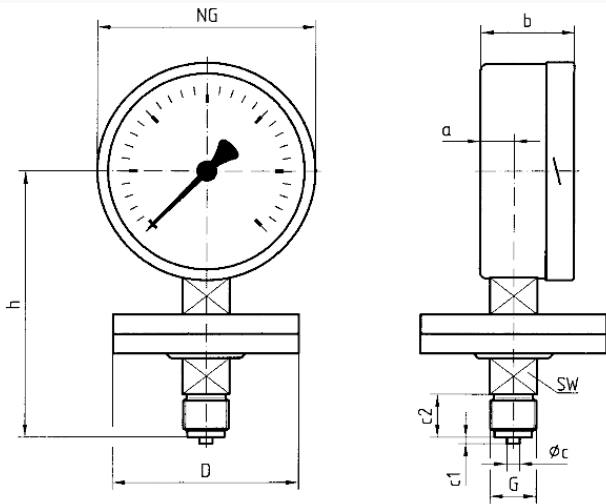

Degree of protection

IP 54 (EN 60529)

Connection

Steel, bottom
G½B, SW22 (EN 837-3/7.3)

lower measuring flange

steel, galvanised

upper measuring flange
Stainless steel 304

Measuring element
diaphragm
Measuring flange
Stainless steel 316 L

Seal
NBR (Perbunan)

movement
Brass

Dial
Aluminium, white
Scaling: black

Pointer
Aluminium, black

Housing
Stainless steel 304, with blow-out

bayonet bezel
Stainless steel 304

window
Instrument glass

Options

- Safety housing
- Overpressure safety 10 x FSD (measuring flange \varnothing 100 to max. 40 bar, measuring flange \varnothing 160 to max. 2.5 bar)
- Glycerine filling (\geq 40 mbar, \leq 250 mbar accuracy class 2.5)
- Electrical contacts
- wetted parts with special coating
- open connection flanges as per EN/ASME

Technical Drawings

bottom connection, measuring flange \varnothing 100

Dimensions (mm)

NG	a	b	$\varnothing c$	c1	c2	D	G	h	SW
100	20	55	6	3	20	100	G1½B	127	22

Versions

Range	Mounting type	Type		Part number
0/10 bar	direct	PF100 D401	<input type="radio"/>	85916401