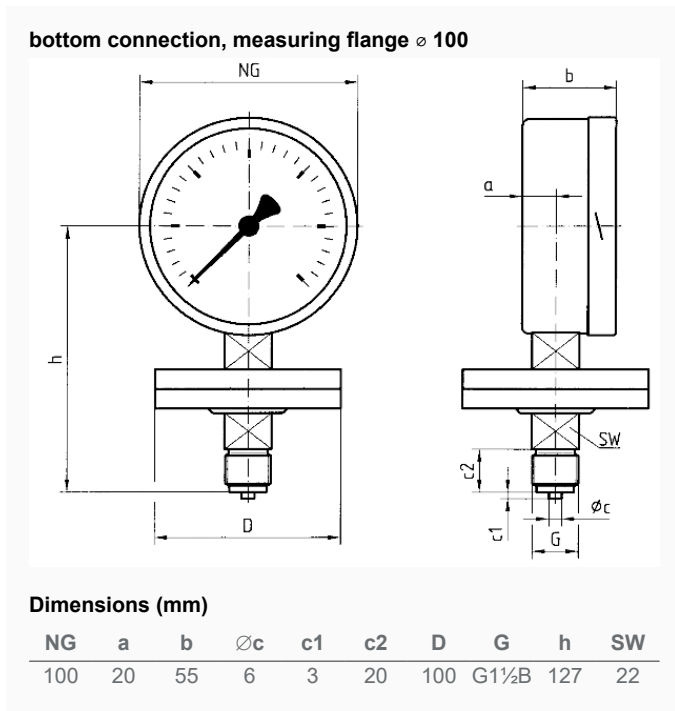

upper measuring flange
Stainless steel 304

Measuring element
diaphragm
Measuring flange
Stainless steel 316 L

Seal
NBR (Perbunan)

movement
Brass

Dial
Aluminium, white
Scaling: black

Pointer
Aluminium, black

Housing
Stainless steel 304, with blow-out

bayonet bezel
Stainless steel 304

window
Instrument glass

Options

- Safety housing
- Overpressure safety 10 x FSD (measuring flange $\varnothing$ 100 to max. 40 bar, measuring flange $\varnothing$ 160 to max. 2.5 bar)
- Glycerine filling ($\geq$ 40 mbar, $\leq$ 250 mbar accuracy class 2.5)
- Electrical contacts
- wetted parts with special coating
- open connection flanges as per EN/ASME

Technical Drawings