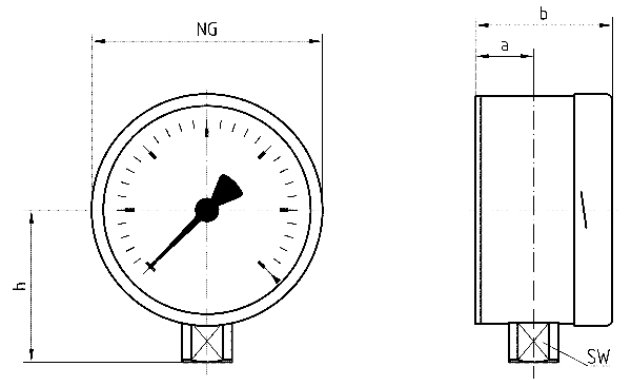

Degree of protection

IP 54 (EN 60529)

Connection

Stainless steel 316 L, bottom
HP connection $\frac{1}{4}$ " with female thread M16 x 1.5 with sealing cone 60°

Measuring element

Bourdon tube, NiFe alloy
helical tube

movement

Stainless steel

Dial
Aluminium, white
Scaling: black

Pointer
Aluminium, black

Housing
Stainless steel 304, with solid baffle wall and blow-out

Options

- Glycerine filling (type D802)
- 3-hole fixing, panel mounting bezel
- other process connections

bayonet bezel
Stainless steel 304

window
Laminated safety glass

filling liquid
glycerine (99.5 %)

Technical Drawings

Bottom connection

Dimensions (mm)

NG	a	a1	b	b1	d1*	d2	d3*	d4	d5	d6	d7	G	h	o	s2	s3	t	t1	u
16034	64	78	108	178	196	5,8	M	2,54,3	26	M16	39	63	1,5	8	9,5	11	65		
									5			x							
10027	52	60	90	116	132	4,8	M	2,54,3	26	1,5	71	-	1	7	9,5	11	-		
									4										
NG u1 SW																			
16056	22																		
100 -	22																		

* Maße nach DIN 16064

Versions

Range	Mounting type	Type		Part number
0/4000 bar	direct	RF100HDGly D802	<input type="radio"/>	85248802

- in-stock items
- Non-stock items