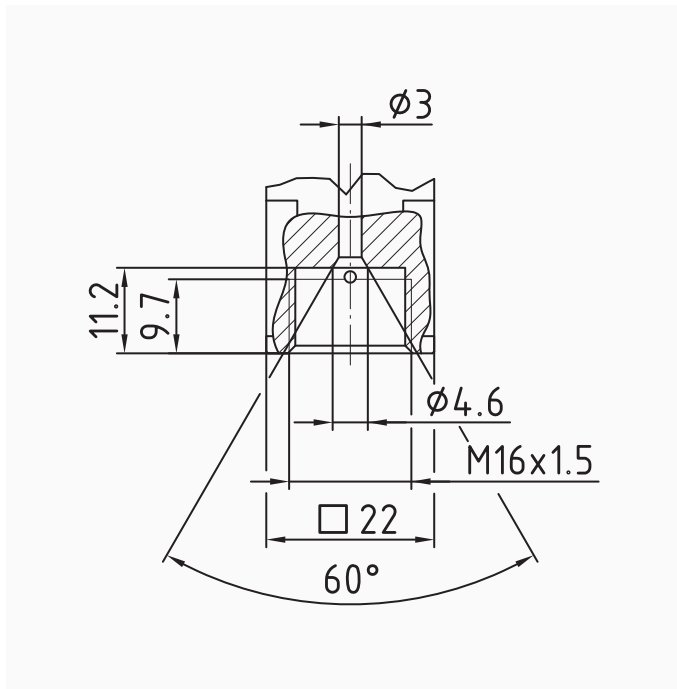

Degree of protection

IP 54 (EN 60529)

Connection

Stainless steel 316 L, bottom
HP connection $\frac{1}{4}$ " with female thread M16 x 1.5 with sealing cone 60°

Measuring element

Bourdon tube, NiFe alloy
helical tube

movement

Stainless steel

Dial
Aluminium, white
Scaling: black

Pointer
Aluminium, black

Housing
Stainless steel 304, with solid baffle wall and blow-out

Options

- Glycerine filling (type D802)
- 3-hole fixing, panel mounting bezel
- other process connections

bayonet bezel
Stainless steel 304

window
Laminated safety glass

filling liquid
glycerine (99.5 %)

Technical Drawings

Bottom connection

Dimensions (mm)

NG	a	a1	b	b1	d1*	d2	d3*	d4	d5	d6	d7	G	h	o	s2	s3	t	t1	u
16034	64	78	108	178	196	5,8	M	2,54,3	26	M16	39	63	1,5	8	9,5	11	65		
									5			x							
10027	52	60	90	116	132	4,8	M	2,54,3	26	1,5	71	-	1	7	9,5	11	-		
									4										
NG u1 SW																			
16056	22																		
100 -	22																		

* Maße nach DIN 16064

Versions

Range	Mounting type	Type		Part number
0/4000 bar	direct	RF100HDGly D802	<input type="radio"/>	85248802

- in-stock items
- Non-stock items