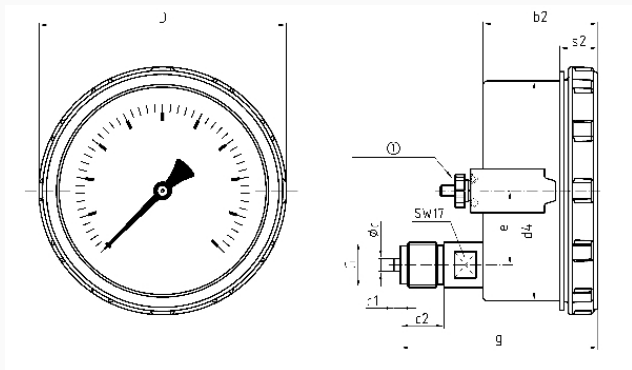

movement

Brass

Dial

Aluminium, white
Scaling: black

Pointer

Aluminium, black

Housing

plastic (PA 6.6 GB30), with blow-out

Screw type bezel

plastic (PA 6.6 GB30)

window

Laminated safety glass

Options

- Glycerine filling (type D 6)
- higher accuracy class
- throttle screw
- special scales
- other process connections
- micro-adjustable pointer

Technical Drawings

bottom back connection, with clamp fixing

Union nut

Dimensions (mm)

NG	b2	∅c	c1	c2	d4	D	e	G	g	s2
100	52,5	6	3	20	101	114	34	G½B	91	17,5

Versions

Range	Mounting type	Type	Part number
0/1.6 bar	clamp fixing	RF100ISR D141	85311141