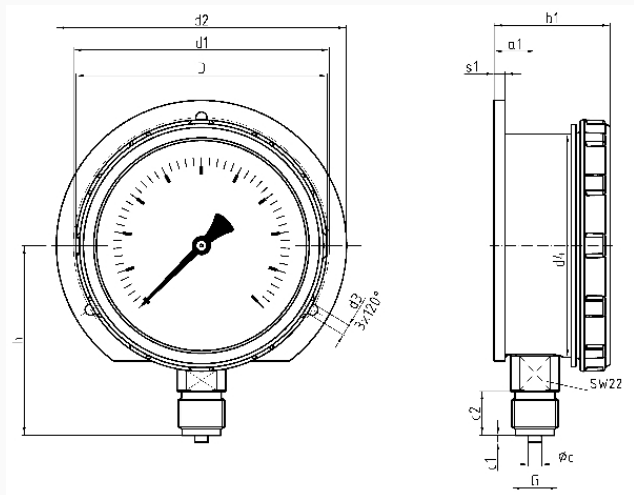

see ordering table

application area

≤ 600 bar: Full scale value
 > 600 bar: ¾ x full scale value
 ≤ 600 bar: 0.9 x full scale value
 > 600 bar: ⅔ x full scale value
 ≤ 600 bar: 1.3 x full scale value
 > 600 bar: Full scale value

movement

Brass

Dial

Aluminium, white
Scaling: black

Pointer

Aluminium, black

Options

- Glycerine filling (type D 6)
- higher accuracy class
- throttle screw
- special scales
- other process connections
- micro-adjustable pointer

Housing

plastic (PA 6.6 GB30), with blow-out

Screw type bezel

plastic (PA 6.6 GB30)

window

Laminated safety glass

Technical Drawings

Bottom connection, back flange

Dimensions (mm)

NG	a1	b1	Øc	c1	c2	d1	d2	d3	d4	D	G	h	s1
100	18,5	52,5	6	3	20	116	131,5	5	101	114	G½B	86	5

Versions

Range	Mounting type	Type		Part number
-1/+0 bar	back flange	RF100ISR D171	●	85301171

- in-stock items
- Non-stock items