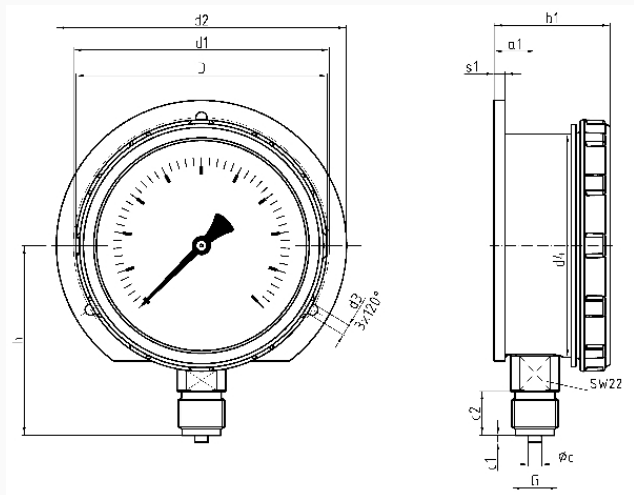

see ordering table

application area

≤ 600 bar: Full scale value
 > 600 bar: ¾ x full scale value
 ≤ 600 bar: 0.9 x full scale value
 > 600 bar: ⅔ x full scale value
 ≤ 600 bar: 1.3 x full scale value
 > 600 bar: Full scale value

movement

Brass

Dial

Aluminium, white
Scaling: black

Pointer

Aluminium, black

Options

- Glycerine filling (type D 6)
- higher accuracy class
- throttle screw
- special scales
- other process connections
- micro-adjustable pointer

Housing

plastic (PA 6.6 GB30), with blow-out

Screw type bezel

plastic (PA 6.6 GB30)

window

Laminated safety glass

Technical Drawings

Bottom connection, back flange

Dimensions (mm)

NG	a1	b1	Øc	c1	c2	d1	d2	d3	d4	D	G	h	s1
100	18,5	52,5	6	3	20	116	131,5	5	101	114	G½B	86	5

Versions

Range	Mounting type	Type		Part number
-1/+3 bar	back flange	RF100ISR D171	●	85304171

- in-stock items
- Non-stock items