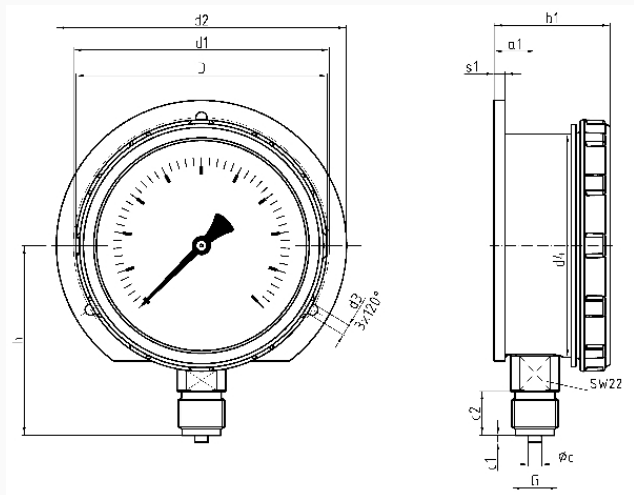

see ordering table

application area

≤ 600 bar: Full scale value
 > 600 bar: ¾ x full scale value
 ≤ 600 bar: 0.9 x full scale value
 > 600 bar: ⅘ x full scale value
 ≤ 600 bar: 1.3 x full scale value
 > 600 bar: Full scale value

movement

Brass

Dial

Aluminium, white
Scaling: black

Pointer

Aluminium, black

Options

- Glycerine filling (type D 6)
- higher accuracy class
- throttle screw
- special scales
- other process connections
- micro-adjustable pointer

Housing

plastic (PA 6.6 GB30), with blow-out

Screw type bezel

plastic (PA 6.6 GB30)

window

Laminated safety glass

Technical Drawings

Bottom connection, back flange

Dimensions (mm)

NG	a1	b1	ϕc	c1	c2	d1	d2	d3	d4	D	G	h	s1
100	18,5	52,5	6	3	20	116	131,5	5	101	114	G½B	86	5

Versions

Range	Mounting type	Type		Part number
0/1.6 bar	back flange	RF100ISR D171	●	85311171

- in-stock items
- Non-stock items