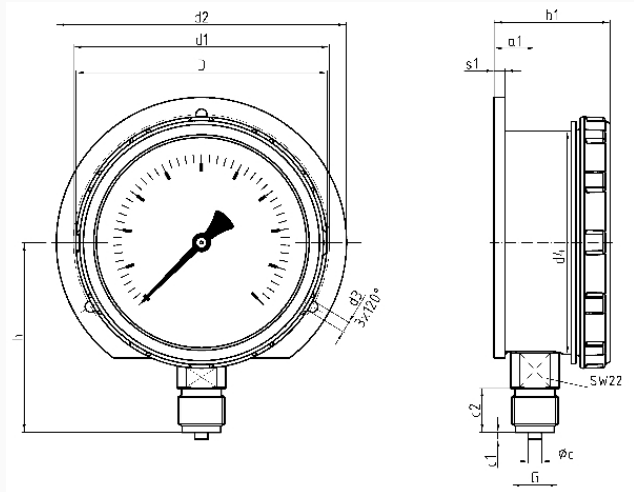

see ordering table

application area

≤ 600 bar: Full scale value
 > 600 bar: ¾ x full scale value
 ≤ 600 bar: 0.9 x full scale value
 > 600 bar: ⅔ x full scale value
 ≤ 600 bar: 1.3 x full scale value
 > 600 bar: Full scale value

movement

Brass

Dial

Aluminium, white
Scaling: black

Pointer

Aluminium, black

Options

- Glycerine filling (type D 6)
- higher accuracy class
- throttle screw
- special scales
- other process connections
- micro-adjustable pointer

Housing

plastic (PA 6.6 GB30), with blow-out

Screw type bezel

plastic (PA 6.6 GB30)

window

Laminated safety glass

Technical Drawings

Bottom connection, back flange

Dimensions (mm)

NG	a1	b1	ϕc	c1	c2	d1	d2	d3	d4	D	G	h	s1
100	18,5	52,5	6	3	20	116	131,5	5	101	114	G½B	86	5

Versions

Range	Mounting type	Type		Part number
0/6 bar	back flange	RF100ISR D171	●	85314171

- in-stock items
- Non-stock items