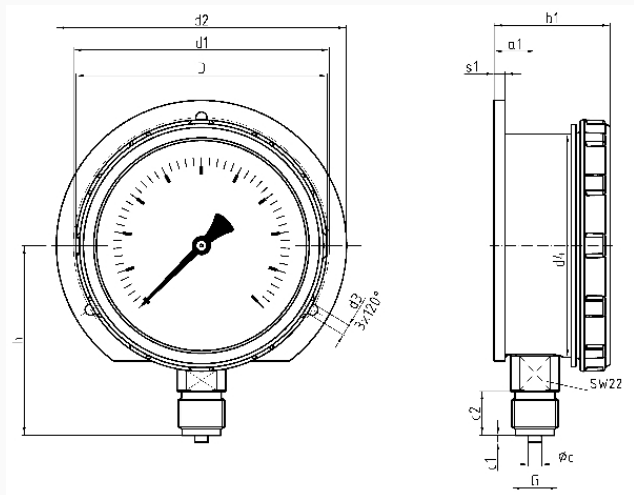

see ordering table

application area

≤ 600 bar: Full scale value
 > 600 bar: ¾ x full scale value
 ≤ 600 bar: 0.9 x full scale value
 > 600 bar: ⅔ x full scale value
 ≤ 600 bar: 1.3 x full scale value
 > 600 bar: Full scale value

movement

Brass

Dial

Aluminium, white
Scaling: black

Pointer

Aluminium, black

Options

- Glycerine filling (type D 6)
- higher accuracy class
- throttle screw
- special scales
- other process connections
- micro-adjustable pointer

Housing

plastic (PA 6.6 GB30), with blow-out

Screw type bezel

plastic (PA 6.6 GB30)

window

Laminated safety glass

Technical Drawings

Bottom connection, back flange

Dimensions (mm)

NG	a1	b1	ϕc	c1	c2	d1	d2	d3	d4	D	G	h	s1
100	18,5	52,5	6	3	20	116	131,5	5	101	114	G½B	86	5

Versions

Range	Mounting type	Type		Part number
0/10 bar	back flange	RF100ISR D171	<input type="radio"/>	85315171