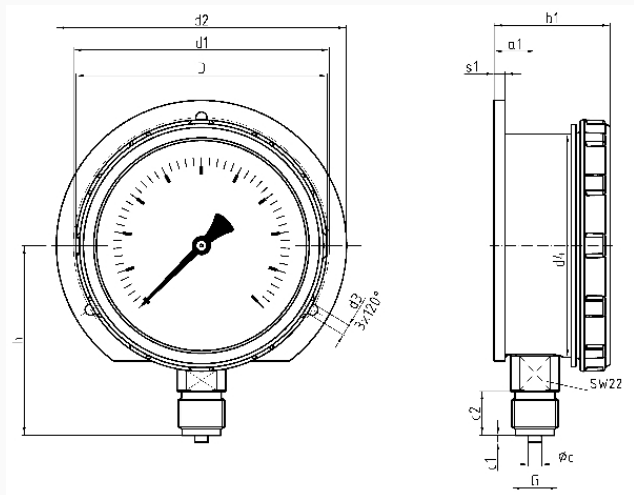

see ordering table

application area

≤ 600 bar: Full scale value
 > 600 bar: ¾ x full scale value
 ≤ 600 bar: 0.9 x full scale value
 > 600 bar: ⅔ x full scale value
 ≤ 600 bar: 1.3 x full scale value
 > 600 bar: Full scale value

movement

Brass

Dial

Aluminium, white
Scaling: black

Pointer

Aluminium, black

Options

- Glycerine filling (type D 6)
- higher accuracy class
- throttle screw
- special scales
- other process connections
- micro-adjustable pointer

Housing

plastic (PA 6.6 GB30), with blow-out

Screw type bezel

plastic (PA 6.6 GB30)

window

Laminated safety glass

Technical Drawings

Bottom connection, back flange

Dimensions (mm)

NG	a1	b1	Øc	c1	c2	d1	d2	d3	d4	D	G	h	s1
100	18,5	52,5	6	3	20	116	131,5	5	101	114	G½B	86	5

Versions

Range	Mounting type	Type		Part number
0/16 bar	back flange	RF100ISR D171	●	85316171

- in-stock items
- Non-stock items