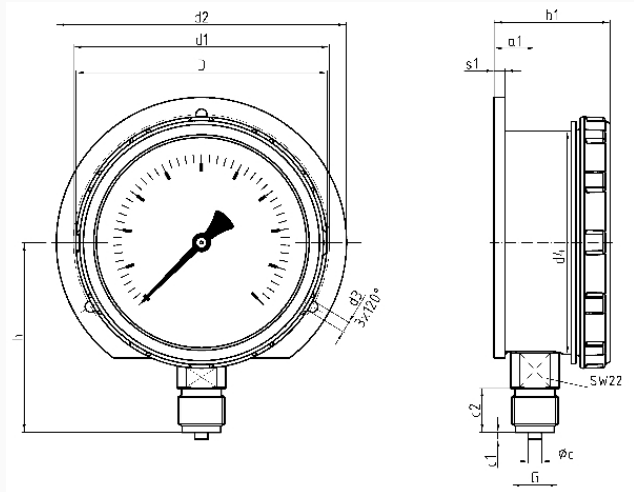

see ordering table

application area

- ≤ 600 bar: Full scale value
- > 600 bar: ¾ x full scale value
- ≤ 600 bar: 0.9 x full scale value
- > 600 bar: ⅔ x full scale value
- ≤ 600 bar: 1.3 x full scale value
- > 600 bar: Full scale value

movement

Brass

Dial

Aluminium, white
Scaling: black

Pointer

Aluminium, black

Options

- Glycerine filling (type D 6)
- higher accuracy class
- throttle screw
- special scales
- other process connections
- micro-adjustable pointer

Housing

plastic (PA 6.6 GB30), with blow-out

Screw type bezel

plastic (PA 6.6 GB30)

window

Laminated safety glass

Technical Drawings

Bottom connection, back flange

Dimensions (mm)

NG	a1	b1	$\varnothing c$	c1	c2	d1	d2	d3	d4	D	G	h	s1
100	18,5	52,5	6	3	20	116	131,5	5	101	114	G½B	86	5

Versions

Range	Mounting type	Type		Part number
0/40 bar	back flange	RF100ISR D171	●	85318171