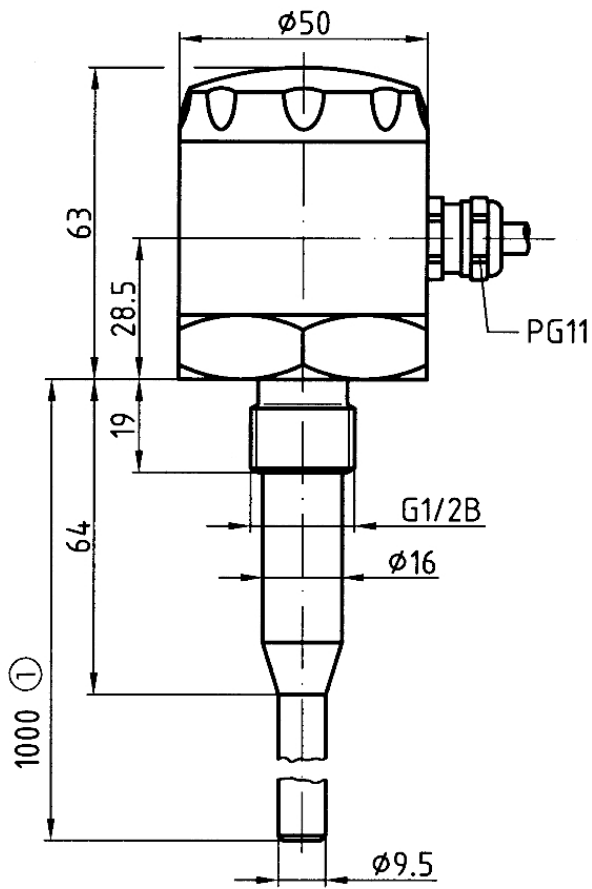

## Single-rod probe LST 12

Part no. 55312

Rod probe

**Technical Drawings**

**Single-rod probe LST 12**

**Dimensions (mm)**  
Standard length (can be shortened)

**Versions**

Part no.

Single-rod probe  
LST 12

55312

- in-stock items
- Non-stock items