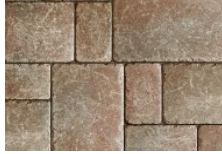

**BRUSSELS BLOCK®**

Introduced to North America by Unilock®, Brussels Block is the original tumbled paver. Its timeless warmth, relaxed appearance and tumbled finish reflect the design cues of quarried stone.

LIMESTONE

PRAIRIE

SANDSTONE

SIERRA

COFFEE CREAK

XL  
34.8 CM X 20.8 CM X 7 CM  
13.75" X 8.25" X 2.75"

STANDARD  
20.8 CM X 17.3 CM X 7 CM  
8.25" X 6.75" X 2.75"

HALF  
17.8 CM X 10.4 CM X 7 CM  
7" X 4.125" X 2.75"

Stones & Bundling	Unit	SqFt Per				Per Bundle		Soldier LnFt Per			Sailor LnFt Per			Units Per			Lbs Per		
	Thickness	Bundle	Layer	Section	Stone	Layers	Sections	SqFt	Section	Bundle	SqFt	Section	Bundle	SqFt	Section	Bundle	Layers	Section	Bundle
Half	2-3/4" (7cm)	88.7	11.09	12.67	0.2	8	7	0.58	21.84	152.86	0.34	37.38	261.63	5.05	64	448	355	406	2840
Standard	2-3/4" (7cm)	94.91	11.86	15.82	0.4	8	6	0.7	22.7	136.22	0.58	27.3	163.78	2.53	40	240	382	509	3056
XL	2-3/4" (7cm)	93.86	9.39	31.29	0.78	10	3	1.15	27.3	81.89	0.69	45.67	137.01	1.28	40	120	310	1032	3097