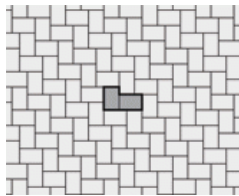

CAMELOT™

The cobblestone look with a modern twist.

If you want a cobblestone look with a slight variation you'll appreciate Camelot. Each paver in this multi-paver system is slightly rounder than your typical cobblestone-style paver. The result is something reminiscent of cobblestone but with a distinctive point of difference.

AUTUMN RED

FIELDSTONE

SIERRA

CHARCOAL

RECTANGLE
24 CM X 16 CM X 8 CM
9.5" X 6.25" X 3.125"

Stones & Bundling	Unit	SqFt Per				Per Bundle		Soldier LnFt Per			Units Per			Lbs Per		
	Thickness	Bundle	Layer	Section	Stone	Layers	Sections	SqFt	Section	Bundle	SqFt	Section	Bundle	Layers	Section	Bundle
Rectangle	3-1/8" (8cm)	74.4	12.4	14.88	0.41	6	5	0.787	18.9	94.5	2.42	36	180	453	543	2717

Notes: *3/8" (8cm) thick units available by special order only. 8cm full bundle only. Minimum quantities apply. All measurements are nominal.

Camelot A
Rectangle (100%)

Camelot B
Rectangle (100%)

Camelot C
Square (100%)

Camelot D
Square (40%)
Rectangle (60%)