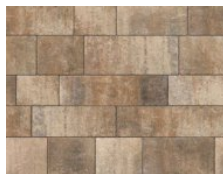

ARTLINE™

The long, clean lines of new Artline reflects an emerging trend to minimalist, modern outdoor designs. Look for Artline in an exclusive number of colors that can be used separately or combined together to create graphic interest.

BAVARIAN
ANTIQUE FINISH, NEW FOR 2018

COPPER RIDGE
ANTIQUE FINISH, NEW FOR 2018

STEEL MOUNTAIN
ANTIQUITY FINISH, NEW FOR 2018

BAVARIAN
SMOOTH FINISH

COPPER RIDGE
SMOOTH FINISH

STEEL MOUNTAIN
SMOOTH FINISH

Random Bundle