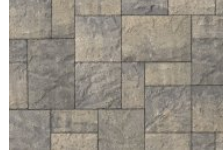

BRISTOL VALLEY®

The moderate surface texture of Bristol Valley brings a new, refined elegance to outdoor applications where a more commonplace flagstone slab may have been used in the past. Subtle color blends add to an appearance of natural stone.

BAVARIAN

COPPER RIDGE

STEEL MOUNTAIN

XL UNIT
54 CM X 90 CM X 6 CM
21.25" X 35.375" X 2.375"
NEW FOR 2018

Random Bundle

LARGE RECTANGLE
54 CM X 36 CM X 6 CM
21.25" X 14.125" X 2.375"

SQUARE
36 CM X 36 CM X 6 CM
14.125" X 14.125" X 2.375"

SMALL RECTANGLE
36 CM X 18 CM X 6 CM
14.125" X 7.125" X 2.375"

Random Bundle 8cm

LARGE RECTANGLE 8CM
54 CM X 36 CM X 8 CM
21.25" X 14.125" X 3.125"
SPECIAL ORDER

SQUARE 8CM
36 CM X 36 CM X 8 CM
14.125" X 14.125" X 3.125"
SPECIAL ORDER

SMALL RECTANGLE 8CM
36 CM X 18 CM X 8 CM
14.125" X 7.125" X 3.125"
SPECIAL ORDER

Stones & Bundling	Unit	SqFt Per			Per Bundle	Units Per		Lbs Per	
	Thickness	Bundle	Layer	Stone	Layers	SqFt	Bundle	Layers	Bundle
Random Bundle		104	10.4		10	0.77	80	293	2929
Large Rectangle	2-3/8" (6cm)	41.85	4.19	2.09		0.48	20		
Square	2-3/8" (6cm)	41.85	4.19	1.4		0.72	30		
Small Rectangle	2-3/8" (6cm)	20.93	2.09	0.7		1.43	30		
XL Unit	2-3/8" (6cm)	104	10.4	5.2	10	0.19	20	884	2960
Random Bundle 8cm		72.8	10.4		7	0.77	56	390	2730
Large Rectangle	3-1/8" (8cm)	29.3	4.19	2.09		0.48	14		
Square	3-1/8" (8cm)	29.3	4.19	1.4		0.72	21		
Small Rectangle	3-1/8" (8cm)	14.65	2.09	0.7		1.43	21		