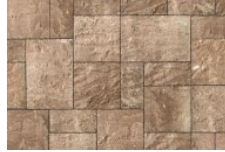

BRISTOL VALLEY®

The moderate surface texture of Bristol Valley brings a new, refined elegance to outdoor applications where a more commonplace flagstone slab may have been used in the past. Subtle color blends add to an appearance of natural stone.

BAVARIAN

COPPER RIDGE

STEEL MOUNTAIN

XL UNIT
54 CM X 90 CM X 6 CM
21.25" X 35.375" X 2.375"
NEW FOR 2018

Random Bundle

LARGE RECTANGLE
54 CM X 36 CM X 6 CM
21.25" X 14.125" X 2.375"

SQUARE
36 CM X 36 CM X 6 CM
14.125" X 14.125" X 2.375"

SMALL RECTANGLE
36 CM X 18 CM X 6 CM
14.125" X 7.125" X 2.375"

Random Bundle 8cm

LARGE RECTANGLE 8CM
54 CM X 36 CM X 8 CM
21.25" X 14.125" X 3.125"
SPECIAL ORDER

SQUARE 8CM
36 CM X 36 CM X 8 CM
14.125" X 14.125" X 3.125"
SPECIAL ORDER

SMALL RECTANGLE 8CM
36 CM X 18 CM X 8 CM
14.125" X 7.125" X 3.125"
SPECIAL ORDER

Stones & Bundling	Unit	SqFt Per			Per Bundle	Units Per		Lbs Per	
	Thickness	Bundle	Layer	Stone	Layers	SqFt	Bundle	Layers	Bundle
Random Bundle		104	10.4		10	0.77	80	293	2929
Large Rectangle	2-3/8" (6cm)	41.85	4.19	2.09		0.48	20		
Square	2-3/8" (6cm)	41.85	4.19	1.4		0.72	30		
Small Rectangle	2-3/8" (6cm)	20.93	2.09	0.7		1.43	30		
XL Unit	2-3/8" (6cm)	104	10.4	5.2	10	0.19	20	884	2960
Random Bundle 8cm		72.8	10.4		7	0.77	56	390	2730
Large Rectangle	3-1/8" (8cm)	29.3	4.19	2.09		0.48	14		
Square	3-1/8" (8cm)	29.3	4.19	1.4		0.72	21		
Small Rectangle	3-1/8" (8cm)	14.65	2.09	0.7		1.43	21		