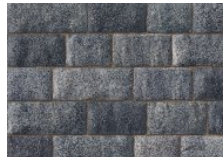

**TRIBECA COBBLE™**

Unilock's new Tribeca Cobble pavers have the look of the beautiful imported granite cobble stones used in North America's streets for centuries. A natural cobble appearance, dimensional accuracy, along with an EnduraColor Plus finish, makes Tribeca an excellent choice for your project.

**ENDURACOLOR™**  
**PLUS** ARCHITECTURAL FINISHES

Only Unilock offers EnduraColor Plus Architectural Finishes. These products set a new standard for everlasting beauty thanks to proprietary blends of some of nature's highest performing minerals such as granite and quartz, combined with manufacturing technologies that are exclusive to Unilock.

Learn more about exclusive Unilock technologies

PEPPERED GRANITE

COBALT GREY

**Random Bundle**

**LARGE RECTANGLE**  
 30.5 CM X 13 CM X 7 CM  
 12" X 5.125" X 2.75"

**RECTANGLE**  
 23 CM X 13 CM X 7 CM  
 9" X 5.125" X 2.75"

**SMALL RECTANGLE**  
 17.5 CM X 13 CM X 7 CM  
 6.875" X 5.125" X 2.75"

Stones & Bundling	Unit	SqFt Per				Per Bundle		Sailor LnFt Per		Units Per			Lbs Per		
	Thickness	Bundle	Layer	Section	Stone	Layers	Sections	SqFt	Bundle	SqFt	Section	Bundle	Layers	Section	Bundle
Random Bundle		97.53	12.19	12.19		8	8			3.12		304	398	398	3186
Large Rectangle	2-3/4" (7cm)	37.56			0.43			0.43	88.06	2.34	11	88			
Rectangle	2-3/4" (7cm)	28.32			0.32			0.43	66.4	3.11	11	88			
Small Rectangle	2-3/4" (7cm)	31.34			0.24			0.43	73.49	4.08	16	128			