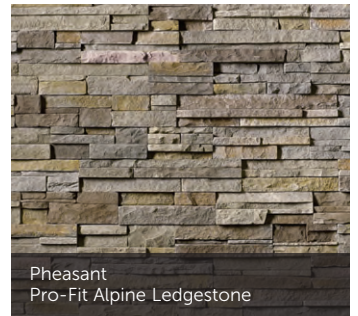

PRO-FIT® LEDGESTONE

Autumn Pro-Fit Ledgestone

Gray Pro-Fit Ledgestone

Black Mountain®
Pro-Fit Alpine Ledgestone

Black Rundle
Pro-Fit Alpine Ledgestone

Mojave Pro-Fit Ledgestone

Platinum Pro-Fit Ledgestone

Chardonnay
Pro-Fit Alpine Ledgestone

Dark Ridge™
Pro-Fit Alpine Ledgestone

Shale
Pro-Fit Ledgestone

Southwest Blend
Pro-Fit Ledgestone

Echo Ridge®
Pro-Fit Alpine Ledgestone

Pheasant
Pro-Fit Alpine Ledgestone

CAST-FIT®

French Gray™ Cast-Fit

Parchment™ Cast-Fit

Summit Peak
Pro-Fit Alpine Ledgestone

Umber Creek
Pro-Fit Alpine Ledgestone

Carbon Cast-Fit

Winterhaven™
Pro-Fit Alpine Ledgestone

COUNTRY LEDGESTONE

SOUTHERN LEDGESTONE

DEL MARE LEDGESTONE®

ANCIENT VILLA LEDGESTONE™

Echo Ridge®
Old Country Fieldstone

Tudor Old Country Fieldstone

Sevilla™ Dressed Fieldstone

Wolf Creek® Dressed Fieldstone

RIVER ROCK

Earth Blend River Rock

Lake Tahoe River Rock

Spring Stream Stone