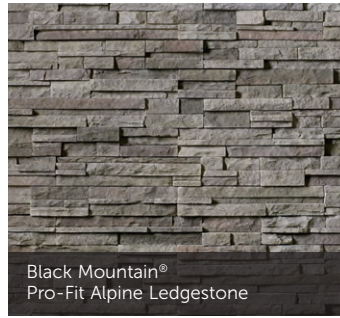

CULTURED STONE®

A **BORAL**® Brand

SCULPTED ASHLAR

NEW Echo Ridge® Sculpted Ashlar

Ferrous Sculpted Ashlar

Grouse® Sculpted Ashlar

Silver Shore® Sculpted Ashlar

PRO-FIT® TERRAIN™ LEDGESTONE

NEW Arctic Hewn Stone

Foundation Hewn Stone

Intaglio
Pro-Fit Modera Ledgestone

Melrose™

Span Hewn Stone

Talus Hewn Stone

Vellum
Pro-Fit Modera Ledgestone

Rubicon™

PRO-FIT® LEDGESTONE

Autumn Pro-Fit Ledgestone

Gray Pro-Fit Ledgestone

Black Mountain®
Pro-Fit Alpine Ledgestone

Black Rundle
Pro-Fit Alpine Ledgestone

Mojave Pro-Fit Ledgestone

Platinum Pro-Fit Ledgestone

Chardonnay
Pro-Fit Alpine Ledgestone

Dark Ridge™
Pro-Fit Alpine Ledgestone

Shale
Pro-Fit Ledgestone

Southwest Blend
Pro-Fit Ledgestone

Echo Ridge®
Pro-Fit Alpine Ledgestone

Pheasant
Pro-Fit Alpine Ledgestone

CAST-FIT®

French Gray™ Cast-Fit

Parchment™ Cast-Fit