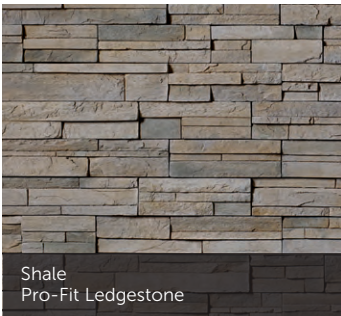

PRO-FIT® LEDGESTONE

Autumn Pro-Fit Ledgestone

Gray Pro-Fit Ledgestone

Black Mountain®
Pro-Fit Alpine Ledgestone

Black Rundle
Pro-Fit Alpine Ledgestone

Mojave Pro-Fit Ledgestone

Platinum Pro-Fit Ledgestone

Chardonnay
Pro-Fit Alpine Ledgestone

Dark Ridge™
Pro-Fit Alpine Ledgestone

Shale
Pro-Fit Ledgestone

Southwest Blend
Pro-Fit Ledgestone

Echo Ridge®
Pro-Fit Alpine Ledgestone

Pheasant
Pro-Fit Alpine Ledgestone

CAST-FIT®

French Gray™ Cast-Fit

Parchment™ Cast-Fit

Summit Peak
Pro-Fit Alpine Ledgestone

Umber Creek
Pro-Fit Alpine Ledgestone

Carbon Cast-Fit

Winterhaven™
Pro-Fit Alpine Ledgestone

COUNTRY LEDGESTONE

SOUTHERN LEDGESTONE

DEL MARE LEDGESTONE®

ANCIENT VILLA LEDGESTONE™