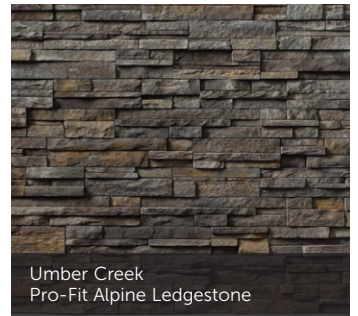

PRO-FIT® LEDGESTONE

Autumn Pro-Fit Ledgestone

Gray Pro-Fit Ledgestone

Black Mountain®
Pro-Fit Alpine Ledgestone

Black Rundle
Pro-Fit Alpine Ledgestone

Mojave Pro-Fit Ledgestone

Platinum Pro-Fit Ledgestone

Chardonnay
Pro-Fit Alpine Ledgestone

Dark Ridge™
Pro-Fit Alpine Ledgestone

Shale
Pro-Fit Ledgestone

Southwest Blend
Pro-Fit Ledgestone

Echo Ridge®
Pro-Fit Alpine Ledgestone

Pheasant
Pro-Fit Alpine Ledgestone

CAST-FIT®

French Gray™ Cast-Fit

Parchment™ Cast-Fit

Summit Peak
Pro-Fit Alpine Ledgestone

Umber Creek
Pro-Fit Alpine Ledgestone

Carbon Cast-Fit

Winterhaven™
Pro-Fit Alpine Ledgestone

COUNTRY LEDGESTONE

SOUTHERN LEDGESTONE

DEL MARE LEDGESTONE®

ANCIENT VILLA LEDGESTONE™