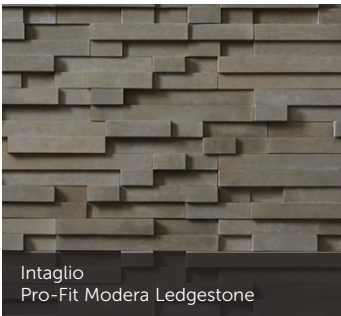

CULTURED STONE®

A **BORAL**® Brand

SCULPTED ASHLAR

NEW Echo Ridge® Sculpted Ashlar

Ferrous Sculpted Ashlar

Grouse® Sculpted Ashlar

Silver Shore® Sculpted Ashlar

PRO-FIT® TERRAIN™ LEDGESTONE

Arcadia
Pro-Fit Terrain Ledgestone

Arctic
Pro-Fit Terrain Ledgestone

Ethos
Pro-Fit Terrain Ledgestone

Trek
Pro-Fit Terrain Ledgestone

PRO-FIT® MODERA™ LEDGESTONE

Carbon
Pro-Fit Modera Ledgestone

High Plains™

NEW Arctic Hewn Stone

Foundation Hewn Stone

Intaglio
Pro-Fit Modera Ledgestone

Melrose™

Span Hewn Stone

Talus Hewn Stone

Vellum
Pro-Fit Modera Ledgestone

Rubicon™