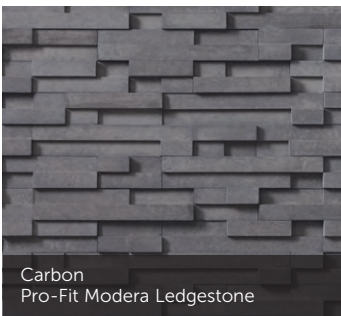

CULTURED STONE®

A **BORAL**® Brand

SCULPTED ASHLAR

NEW Echo Ridge® Sculpted Ashlar

Ferrous Sculpted Ashlar

Grouse® Sculpted Ashlar

Silver Shore® Sculpted Ashlar

PRO-FIT® TERRAIN™ LEDGESTONE

Arcadia
Pro-Fit Terrain Ledgestone

Arctic
Pro-Fit Terrain Ledgestone

Ethos
Pro-Fit Terrain Ledgestone

Trek
Pro-Fit Terrain Ledgestone

PRO-FIT® MODERA™ LEDGESTONE

Carbon
Pro-Fit Modera Ledgestone

High Plains™

NEW Arctic Hewn Stone

Foundation Hewn Stone

Intaglio
Pro-Fit Modera Ledgestone

Melrose™

Span Hewn Stone

Talus Hewn Stone

Vellum
Pro-Fit Modera Ledgestone

Rubicon™

PRO-FIT® LEDGESTONE

Autumn Pro-Fit Ledgestone

Gray Pro-Fit Ledgestone

Black Mountain®
Pro-Fit Alpine Ledgestone

Black Rundle
Pro-Fit Alpine Ledgestone

Mojave Pro-Fit Ledgestone

Platinum Pro-Fit Ledgestone

Chardonnay
Pro-Fit Alpine Ledgestone