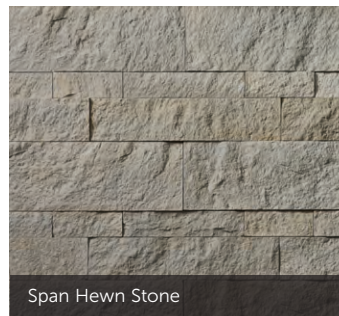

NEW Arctic Hewn Stone

Foundation Hewn Stone

Intaglio
Pro-Fit Modera Ledgestone

Melrose™

Span Hewn Stone

Talus Hewn Stone

Vellum
Pro-Fit Modera Ledgestone

Rubicon™

PRO-FIT® LEDGESTONE

Autumn Pro-Fit Ledgestone

Gray Pro-Fit Ledgestone

Black Mountain®
Pro-Fit Alpine Ledgestone

Black Rundle
Pro-Fit Alpine Ledgestone

Mojave Pro-Fit Ledgestone

Platinum Pro-Fit Ledgestone

Chardonnay
Pro-Fit Alpine Ledgestone

Dark Ridge™
Pro-Fit Alpine Ledgestone

Shale
Pro-Fit Ledgestone

Southwest Blend
Pro-Fit Ledgestone

Echo Ridge®
Pro-Fit Alpine Ledgestone

Pheasant
Pro-Fit Alpine Ledgestone

CAST-FIT®

French Gray™ Cast-Fit

Parchment™ Cast-Fit