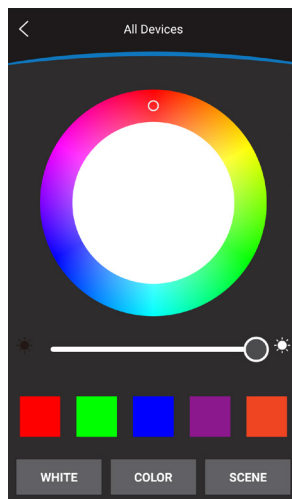

 **Bluetooth®**

- Bluetooth Mesh Technology
- Phone App Driven
- Adjustable Color Temperatures
- Adjustable RGB Color
- Preset Scenes
- Dimming Capable
- Zoning Capable

BL200-bt

List Price: \$175.00

Free App Available to Download

App Store

Google Play

Fixture Features:

- Body:** Solid brass with an aged brass finish
- Knuckle:** Solid brass with dial adjustment for easy adjustments
- Shroud:** Brass with a clear glass convex lens and double o-ring gasket
- Wire:** Industry First, double wire lead pre-connected to the fixture, 16 awg (UL listed), brown -25 foot wire lead, pre-stripped for easy wire connection -18 inch wire lead, LED connection ready
- Stake:** Plastic ground stake, attached to the fixture (8.5 in; 21.6 cm length)
- Warranty:** Ten Year Warranty on Integrated Fixture
- Certification:** Complies with the requirements of UL-1838 and CAN/CSA-C22.2 No. 250.7. Identified with the ETL and cETL Listed Mark.

Integrated LED Features:

- Wattage:** 2w - 6w
- Operating Voltage Range:** 10v - 14v
- Lumen Output:** 10lm to 350lm
- Beam Spread:** 40°
- CRI:** 80
- CCT Options:** 2700K, 3000K, 4000K
- RGB Options:** Unlimited Color Wheel Options with quick preset options for Red, Green, Blue, Amber and Purple
- Dimming:** Dimming option available for every color choice
- Scenes:** Preset scenes of Red+Green, Purple+Orange, and Red+White+Blue