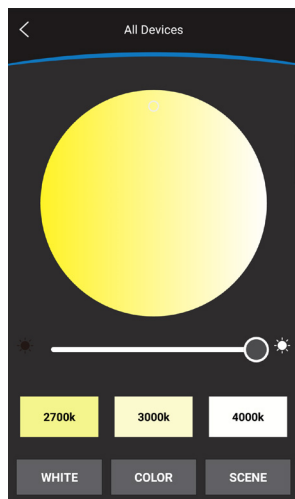

 **Bluetooth®**

- Bluetooth Mesh Technology
- Phone App Driven
- Adjustable Color Temperatures
- Adjustable RGB Color
- Preset Scenes
- Dimming Capable
- Zoning Capable

BL200-bt

List Price: \$175.00

Free App Available to Download

App Store

Google Play

Fixture Features:

- Body:** Solid brass with an aged brass finish
- Knuckle:** Solid brass with dial adjustment for easy adjustments
- Shroud:** Brass with a clear glass convex lens and double o-ring gasket
- Wire:** Industry First, double wire lead pre-connected to the fixture, 16 awg (UL listed), brown -25 foot wire lead, pre-stripped for easy wire connection -18 inch wire lead, LED connection ready
- Stake:** Plastic ground stake, attached to the fixture (8.5 in; 21.6 cm length)
- Warranty:** Ten Year Warranty on Integrated Fixture
- Certification:** Complies with the requirements of UL-1838 and CAN/CSA-C22.2 No. 250.7. Identified with the ETL and cETL Listed Mark.

Integrated LED Features:

- Wattage:** 2w - 6w
- Operating Voltage Range:** 10v - 14v
- Lumen Output:** 10lm to 350lm
- Beam Spread:** 40°
- CRI:** 80
- CCT Options:** 2700K, 3000K, 4000K
- RGB Options:** Unlimited Color Wheel Options with quick preset options for Red, Green, Blue, Amber and Purple
- Dimming:** Dimming option available for every color choice
- Scenes:** Preset scenes of Red+Green, Purple+Orange, and Red+White+Blue