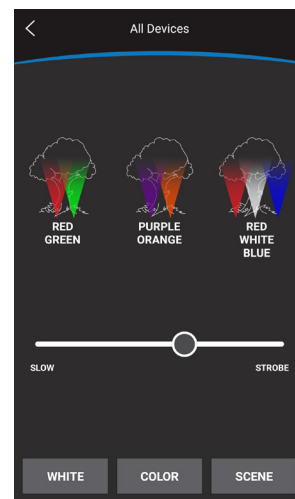

 **Bluetooth®**

- Bluetooth Mesh Technology
- Phone App Driven
- Adjustable Color Temperatures
- Adjustable RGB Color
- Preset Scenes
- Dimming Capable
- Zoning Capable

BL200-bt

List Price: \$175.00

Free App Available to Download

App Store

Google Play

Fixture Features:

- Body:** Solid brass with an aged brass finish
- Knuckle:** Solid brass with dial adjustment for easy adjustments
- Shroud:** Brass with a clear glass convex lens and double o-ring gasket
- Wire:** Industry First, double wire lead pre-connected to the fixture, 16 awg (UL listed), brown -25 foot wire lead, pre-stripped for easy wire connection -18 inch wire lead, LED connection ready
- Stake:** Plastic ground stake, attached to the fixture (8.5 in; 21.6 cm length)
- Warranty:** Ten Year Warranty on Integrated Fixture
- Certification:** Complies with the requirements of UL-1838 and CAN/CSA-C22.2 No. 250.7. Identified with the ETL and cETL Listed Mark.

Integrated LED Features:

- Wattage:** 2w - 6w
- Operating Voltage Range:** 10v - 14v
- Lumen Output:** 10lm to 350lm
- Beam Spread:** 40°
- CRI:** 80
- CCT Options:** 2700K, 3000K, 4000K
- RGB Options:** Unlimited Color Wheel Options with quick preset options for Red, Green, Blue, Amber and Purple
- Dimming:** Dimming option available for every color choice
- Scenes:** Preset scenes of Red+Green, Purple+Orange, and Red+White+Blue