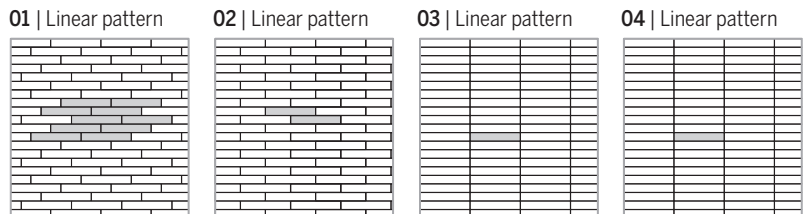

Patterns are for design inspiration only. The installer is responsible to calculate & purchase the correct amount of material.