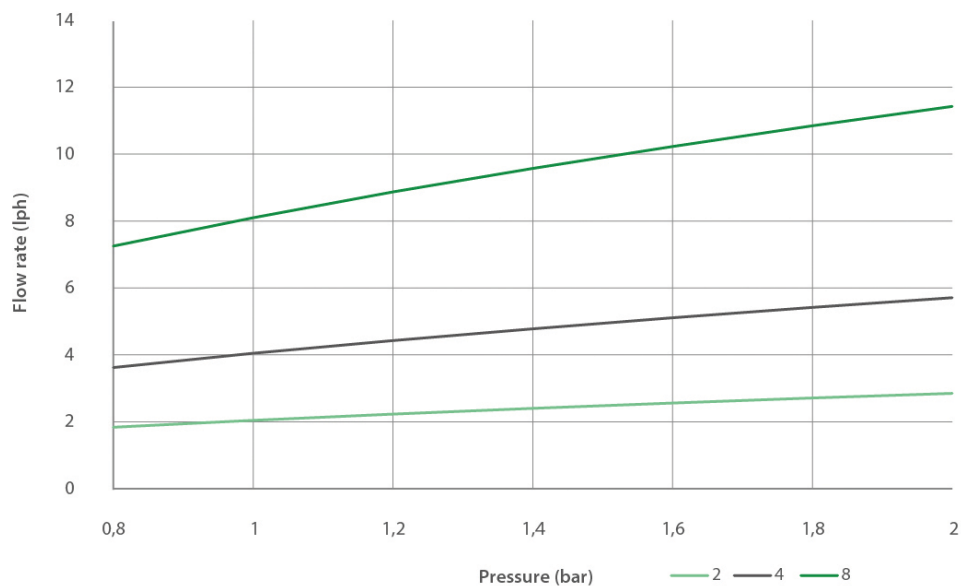

Performance Information

Technical Data	
Operating pressure range	0.8 – 2.0 bar
Pressure (for flow rate calculations)	1.0 bar
Installation	Use 2 mm punch tool
Filtration requirements	
Micron	Mesh
130	120

Purchasing Information	
Sold in bag and box quantities only	
Bag quantity	1,000
Box quantity	6,000

Rivulis E1000 Flow Rate (lph) / Pressure (bar)