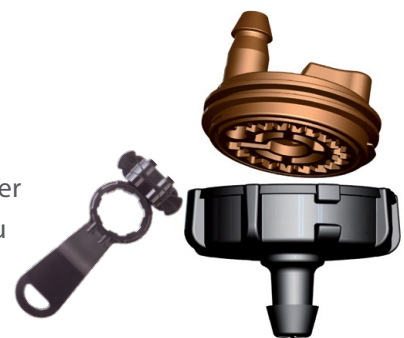

## Cost Effective

The Rivulis E1000 is a cost-effective dripper that can be used standalone or also with tube and pegs.

## Easy Cleaning

Every pack of 1,000 drippers comes with a useful Rivulis E1000 spanner. This specially designed spanner allows you to open your Rivulis E1000 dripper with ease. Once open, you have full access to the flow labyrinth allowing you to easily clean the dripper.

## Multi-function Port

The same Rivulis E1000 can be used in multiple applications:

- **Stand-alone:** Water emits directly from the dripper to the plant.
- **1 pot application:** The barbed outlet on the multi-function port allows direct connection to 3x5 micro tube without the need of any adapter.
- **2 and 4 pot applications:** Use with a 2 or 4 way multi-branch adapter to irrigate multiple pots.