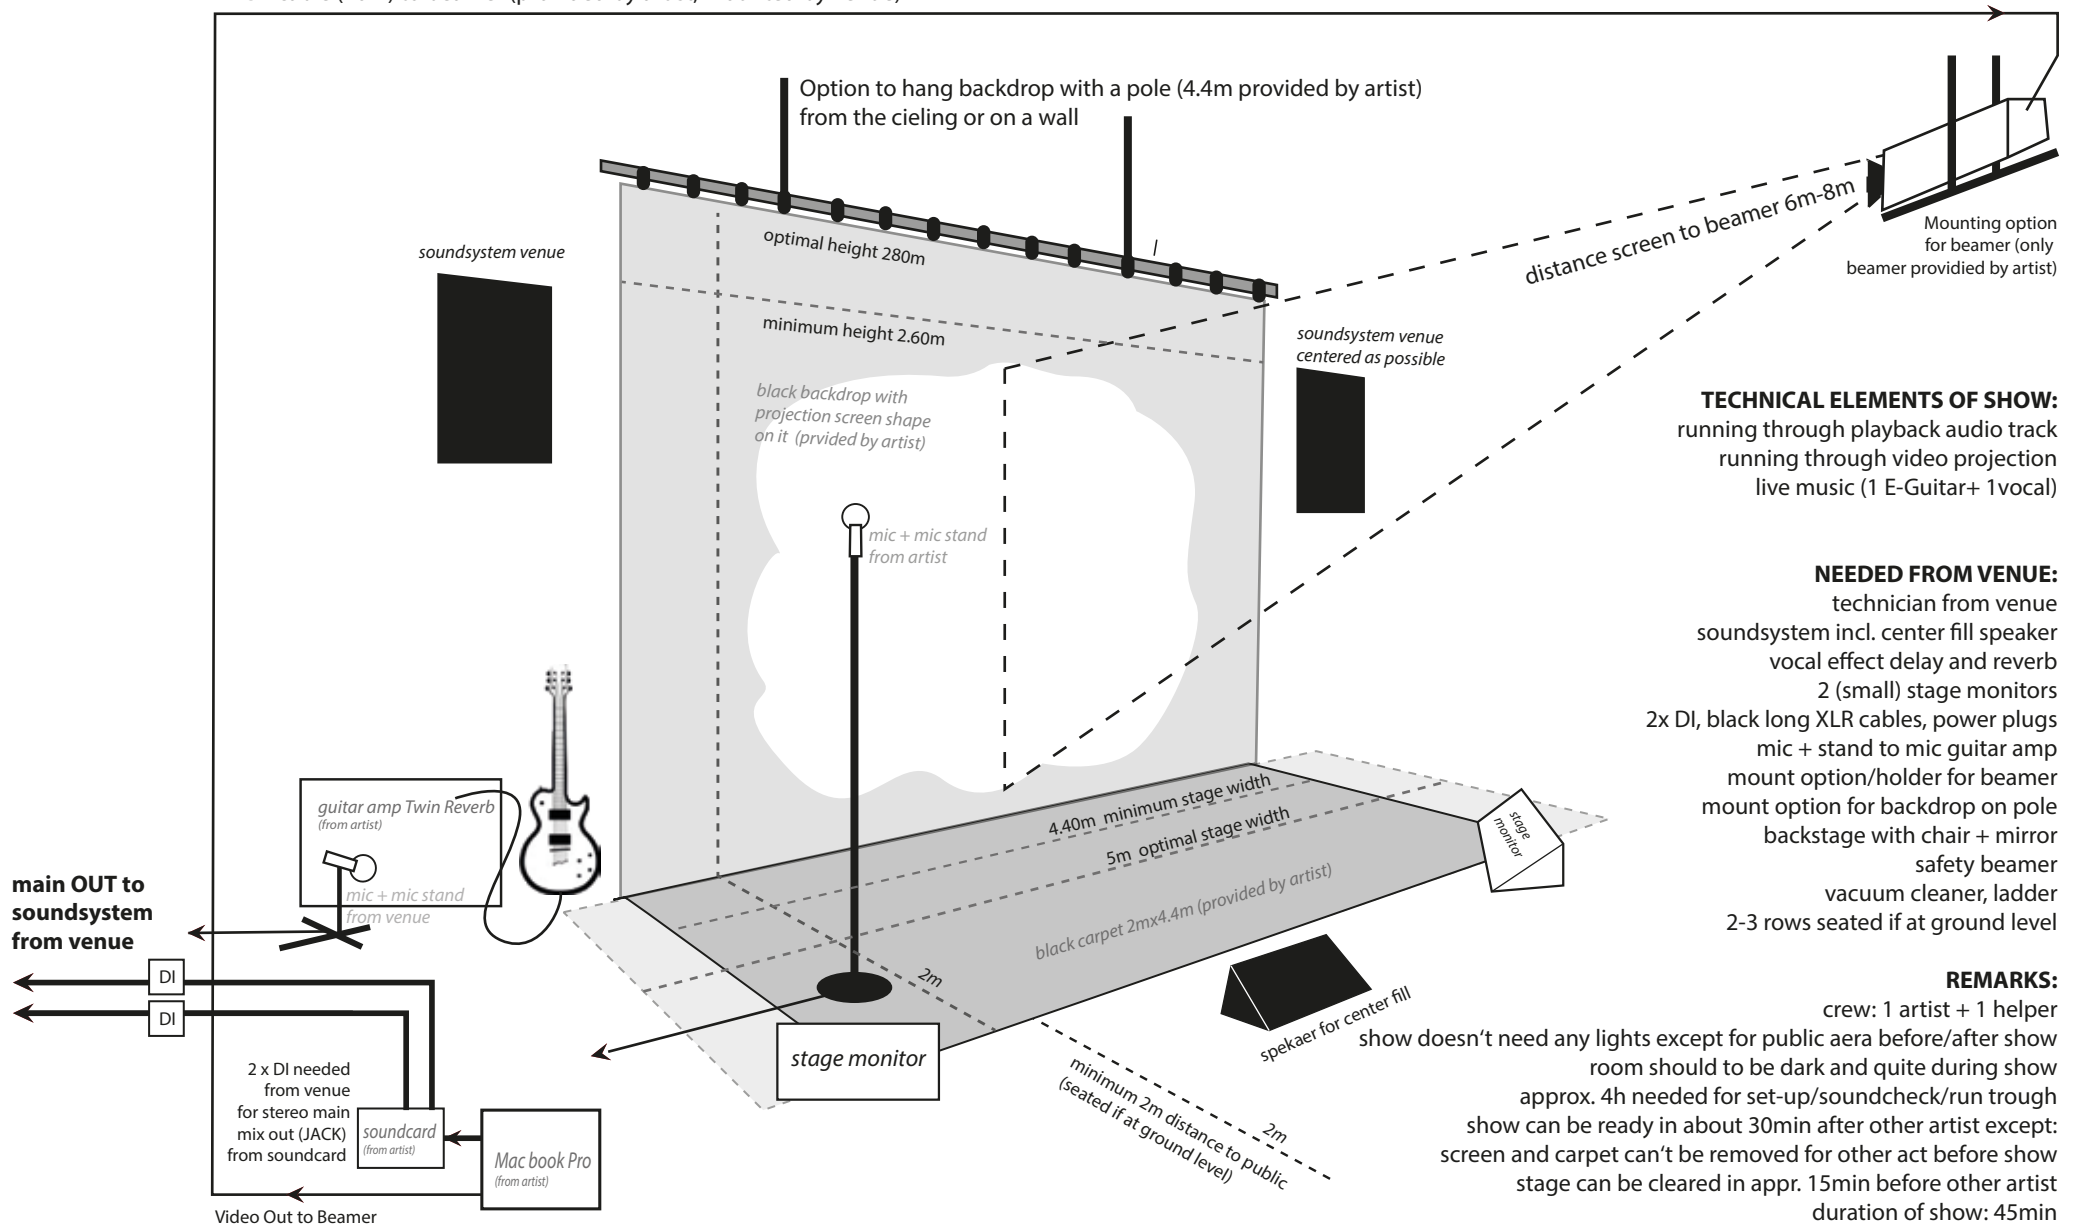

THE REBEL SPERM ONE-WOMAN-SHOW - STAGE SET-UP

Contact: Jackie Brutsche (artist), +41 (0) 79 235 07 03, mail@jackiebrutsche.com

Trailer: www.youtube.com ---> The Rebel Sperm

VGA cable (20m) to beamer (provided by artist, mounted by venue)

TECHNICAL ELEMENTS OF SHOW:
 running through playback audio track
 running through video projection
 live music (1 E-Guitar+ 1vocal)

NEEDED FROM VENUE:
 technician from venue
 soundsystem incl. center fill speaker
 vocal effect delay and reverb
 2 (small) stage monitors
 2x DI, black long XLR cables, power plugs
 mic + stand to mic guitar amp
 mount option/holder for beamer
 mount option for backdrop on pole
 backstage with chair + mirror
 safety beamer
 vacuum cleaner, ladder
 2-3 rows seated if at ground level

REMARKS:
 crew: 1 artist + 1 helper
 show doesn't need any lights except for public area before/after show
 room should be dark and quite during show
 approx. 4h needed for set-up/soundcheck/run trough
 show can be ready in about 30min after other artist except:
 screen and carpet can't be removed for other act before show
 stage can be cleared in appr. 15min before other artist
 duration of show: 45min