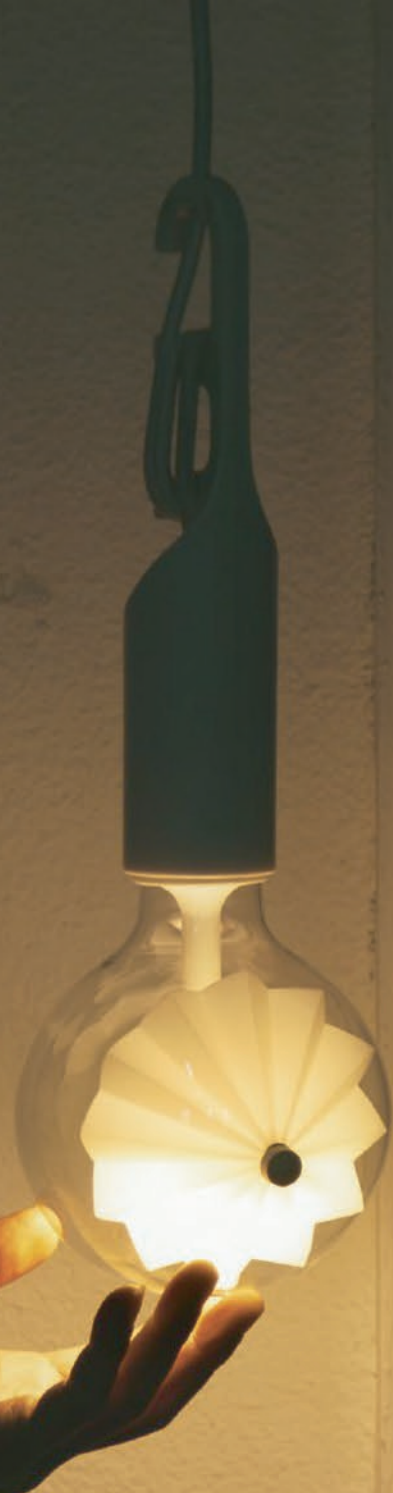

umbrella
MOVE ME LED LIGHT BULB
G120 non-dimmable