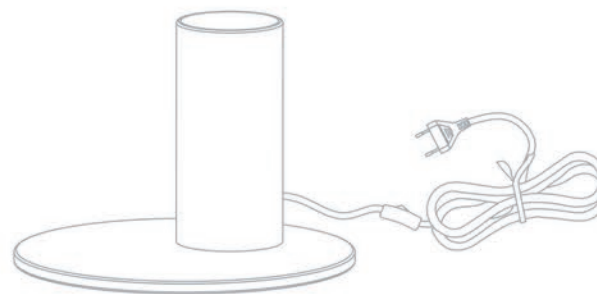

30020
wall lamp wally black

■ E27, Max. LED 10W ↔12 cm ↓10.4 cm
♀ bulb not incl.
⊕ switch included, cable length 200 cm

horn

MOVE ME CEILING LAMP

10010
ceiling lamp horn white

E27, Max. LED 10W ø12 cm †11.5 cm
♀ bulb not incl.

10030
ceiling lamp horn grey

E27, Max. LED 10W ø12 cm †11.5 cm
♀ bulb not incl.

10040
ceiling lamp horn chrome

E27, Max. LED 10W ø12 cm †11.5 cm
♀ bulb not incl.

10020
ceiling lamp horn black

E27, Max. LED 10W ø12 cm †11.5 cm
♀ bulb not incl.

side

MOVE ME TABLE LAMP

50010
table lamp side white

■ E27, Max. LED 10W ø17 cm ‡9 cm
♀ bulb not incl.
Ⓢ switch included, cable length 150 cm

50030
table lamp side grey

■ E27, Max. LED 10W ø17 cm ‡9 cm
♀ bulb not incl.
Ⓢ switch included, cable length 150 cm

50040
table lamp side chrome

■ E27, Max. LED 10W ø17 cm ‡9 cm
♀ bulb not incl.
Ⓢ switch included, cable length 150 cm

50020
table lamp side black

■ E27, Max. LED 10W ø17 cm ‡9 cm
♀ bulb not incl.
Ⓢ switch included, cable length 150 cm