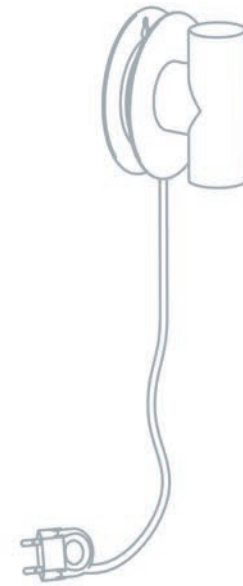

E27 2700K
5.5W=40W | 450 lm 25.000 hours
CRI 90 Ø12 cm 18.6 cm

wally
MOVE ME WALL LAMP

MOVE ME

30010
wall lamp wally white

■ E27, Max. LED 10W ↔12 cm ↓10.4 cm
♀ bulb not incl.
⊕ switch included, cable length 200 cm

30030
wall lamp wally grey

■ E27, Max. LED 10W ↔12 cm ↓10.4 cm
♀ bulb not incl.
⊕ switch included, cable length 200 cm

30040
wall lamp wally chrome

■ E27, Max. LED 10W ↔12 cm ↓10.4 cm
♀ bulb not incl.
⊕ switch included, cable length 200 cm