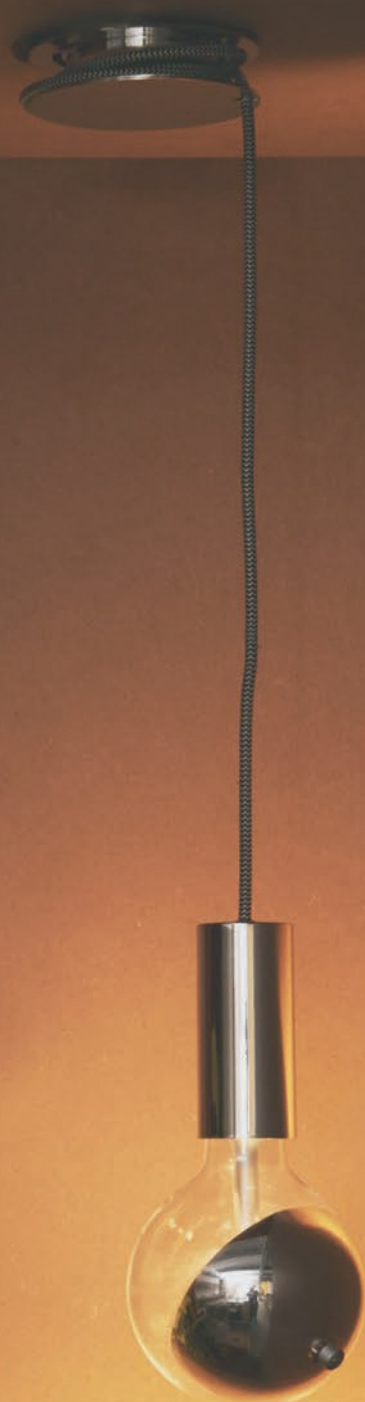

bumb
MOVE ME TABLE LAMP

MOVE ME

60010
table lamp bumb white

■ E27, Max. LED 10W ø17 cm ‡9 cm
♀ bulb not incl.
⊕ switch included, cable length 150 cm

60010
table lamp bumb grey

■ E27, Max. LED 10W ø17 cm ‡9 cm
♀ bulb not incl.
⊕ switch included, cable length 150 cm

60010
table lamp bumb chrome

■ E27, Max. LED 10W ø17 cm ‡9 cm
♀ bulb not incl.
⊕ switch included, cable length 150 cm

60010
table lamp bumb black

■ E27, Max. LED 10W ø17 cm ‡9 cm
♀ bulb not incl.
⊕ switch included, cable length 150 cm

pulley

MOVE ME PENDANT LAMP

MOVE ME

15030
pendant lamp pulley grey

E27, Max. LED 10W ↔12 cm ↓154 cm
♀ bulb not incl.
§ cable length 150 cm

15040
pendant lamp pulley chrome

E27, Max. LED 10W ↔12 cm ↓154 cm
♀ bulb not incl.
§ cable length 150 cm