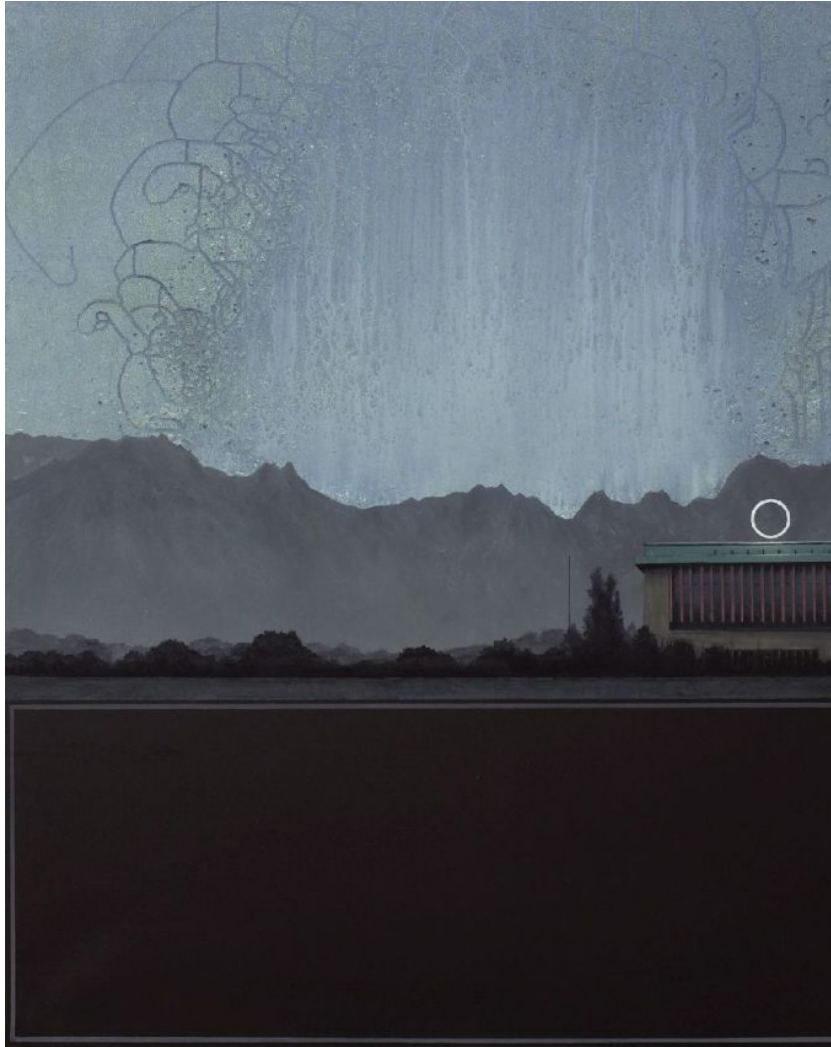

SPODEK
acrylic and oil on canvas
130 x 120 cm
2019

AREA
acrylic and oil on canvas
190 x 60 cm
200 x 60 cm
190 x 60 cm
2018

KULA
acrylic and oil on canvas
140 x 110 cm
2018

OLOM
acrylic and oil on canvas
140 x 110 cm
2018

HALL
acrylic and oil on canvas
140 x 110 cm
2018

LODO
100 x 120 cm
acrylic and oil on canvas
2017

PROZES
acrylic and oil on canvas
150 x 170 cm
2018

SAGA
100 x 120 cm
acrylic and oil on canvas
2017

WAVES
acrylic and oil on canvas
95 x 110 cm
2017