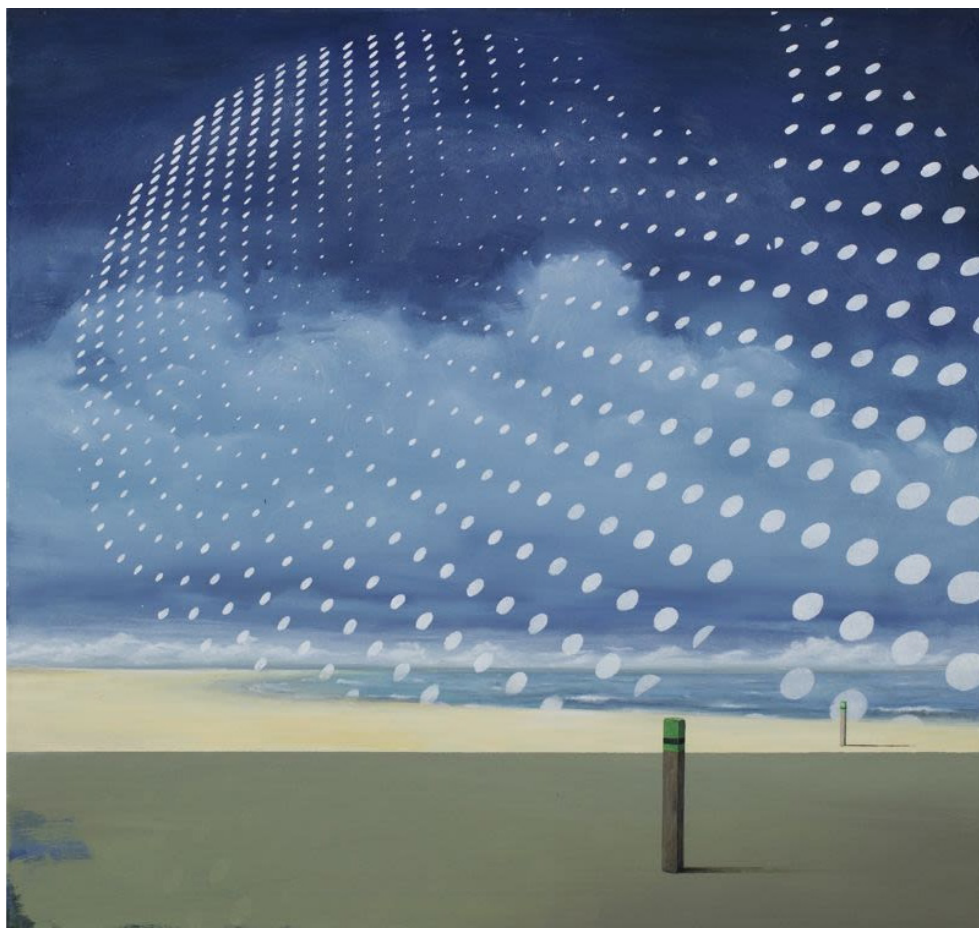

HALO
acrylic and oil on canvas
85 x 90 cm
2017

MONO
90 x 90 cm
acrylic and oil on canvas
2017

TERRA
85 x 90 cm
acrylic and oil on canvas
2017

ARCAS
90 x 110 cm
acrylic and oil on canvas
2017

THAL
acrylic and oil on canvas
85 x 90 cm
2017