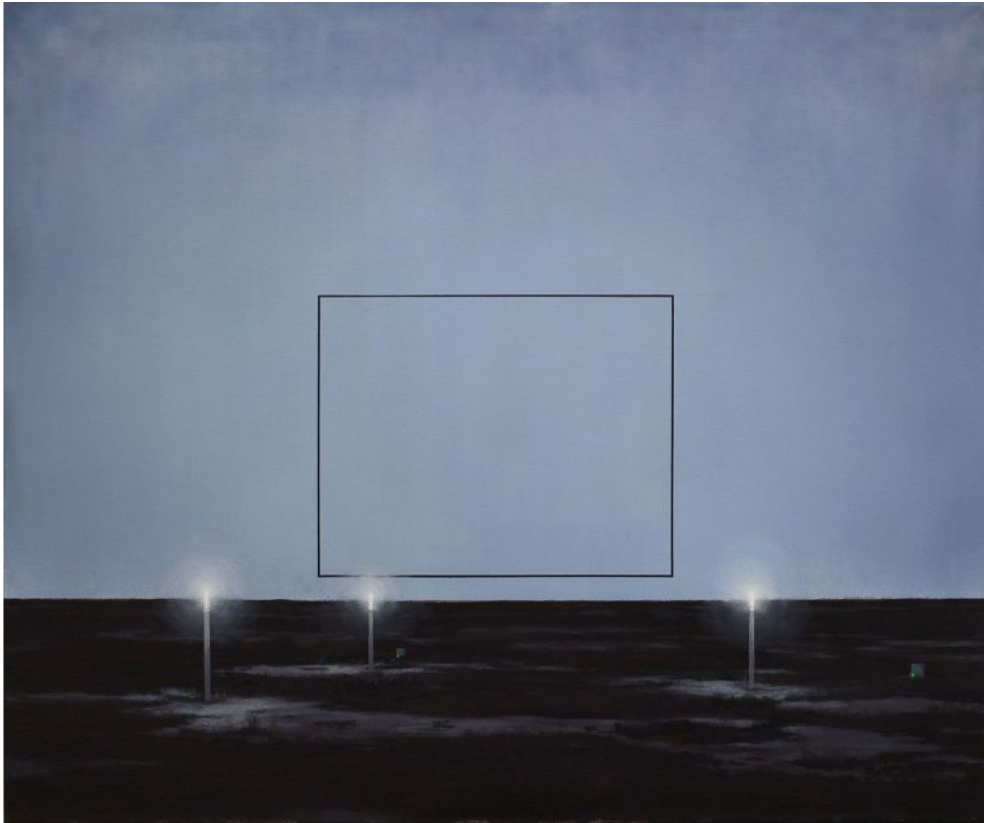

SPODEK
acrylic and oil on canvas
130 x 120 cm
2019

AREA
acrylic and oil on canvas
190 x 60 cm
200 x 60 cm
190 x 60 cm
2018

KULA
acrylic and oil on canvas
140 x 110 cm
2018

OLOM
acrylic and oil on canvas
140 x 110 cm
2018

HALL
acrylic and oil on canvas
140 x 110 cm
2018

LODO
100 x 120 cm
acrylic and oil on canvas
2017

PROZES
acrylic and oil on canvas
150 x 170 cm
2018

SAGA
100 x 120 cm
acrylic and oil on canvas
2017

WAVES
acrylic and oil on canvas
95 x 110 cm
2017

HALO
acrylic and oil on canvas
85 x 90 cm
2017

MONO
90 x 90 cm
acrylic and oil on canvas
2017

TERRA
85 x 90 cm
acrylic and oil on canvas
2017

ARCAS
90 x 110 cm
acrylic and oil on canvas
2017

THAL
acrylic and oil on canvas
85 x 90 cm
2017