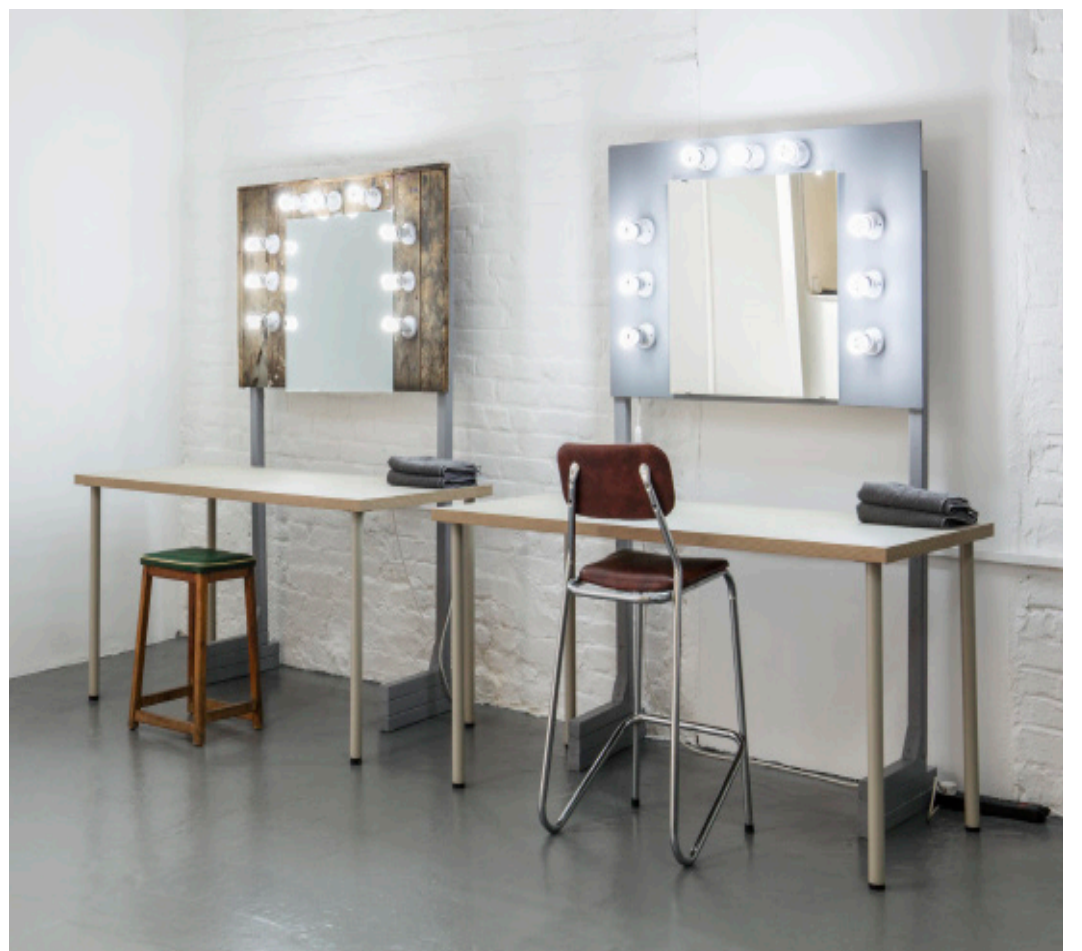

DALSTON PIER