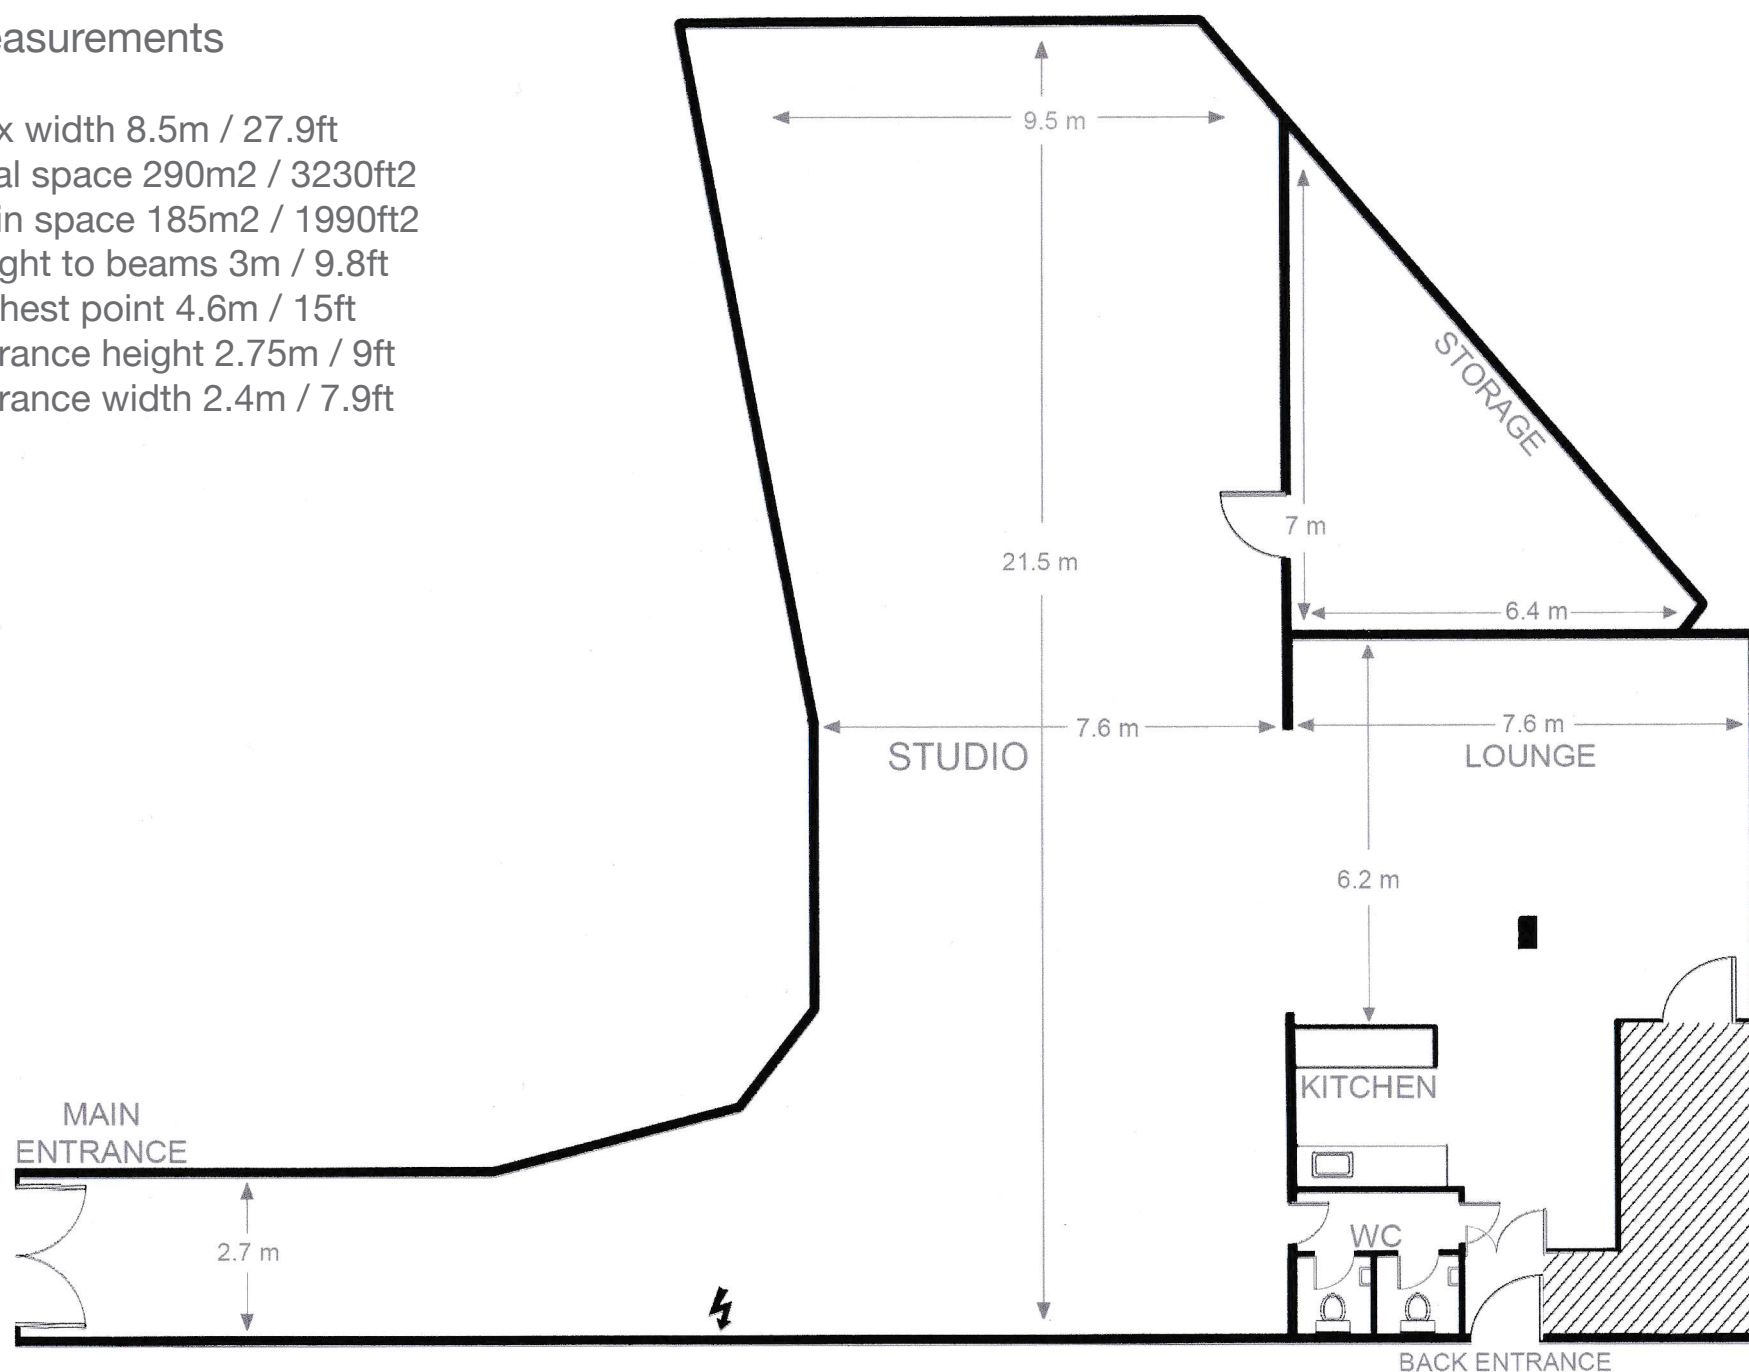

## Measurements

Max width 8.5m / 27.9ft  
Total space 290m<sup>2</sup> / 3230ft<sup>2</sup>  
Main space 185m<sup>2</sup> / 1990ft<sup>2</sup>  
Height to beams 3m / 9.8ft  
Highest point 4.6m / 15ft  
Entrance height 2.75m / 9ft  
Entrance width 2.4m / 7.9ft