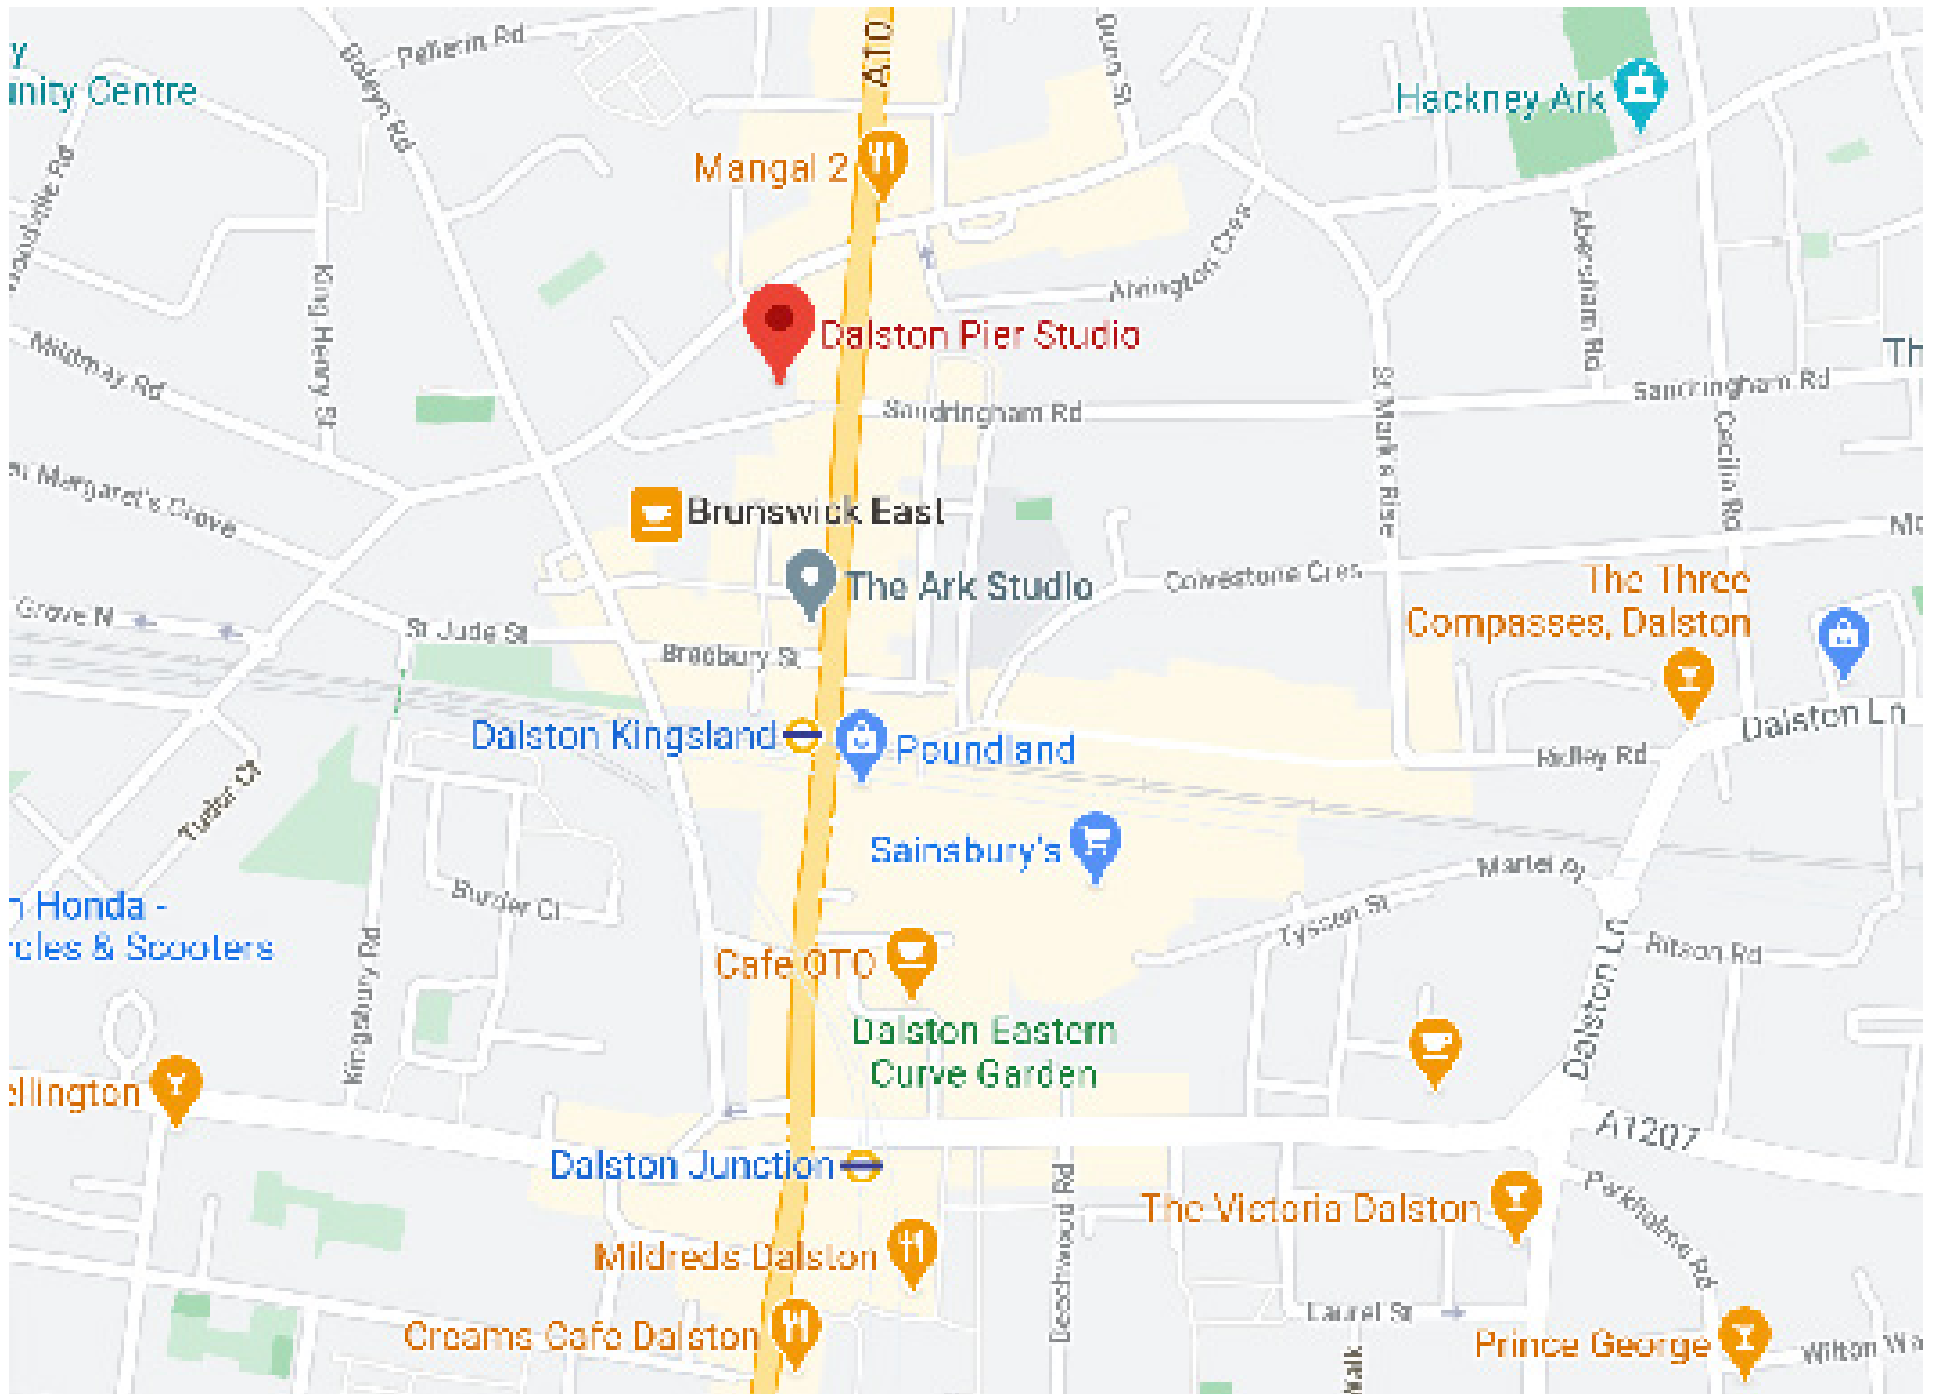

DALSTON PIER

2A John Campbell Road, London N16 8JZ
For bookings, email space@dalstonpier.co.uk
or call Robert Kennedy on +44 (0)7799 705756

www.dalstonpier.co.uk
facebook.com/dalstonpier
instagram.com/dalstonpier