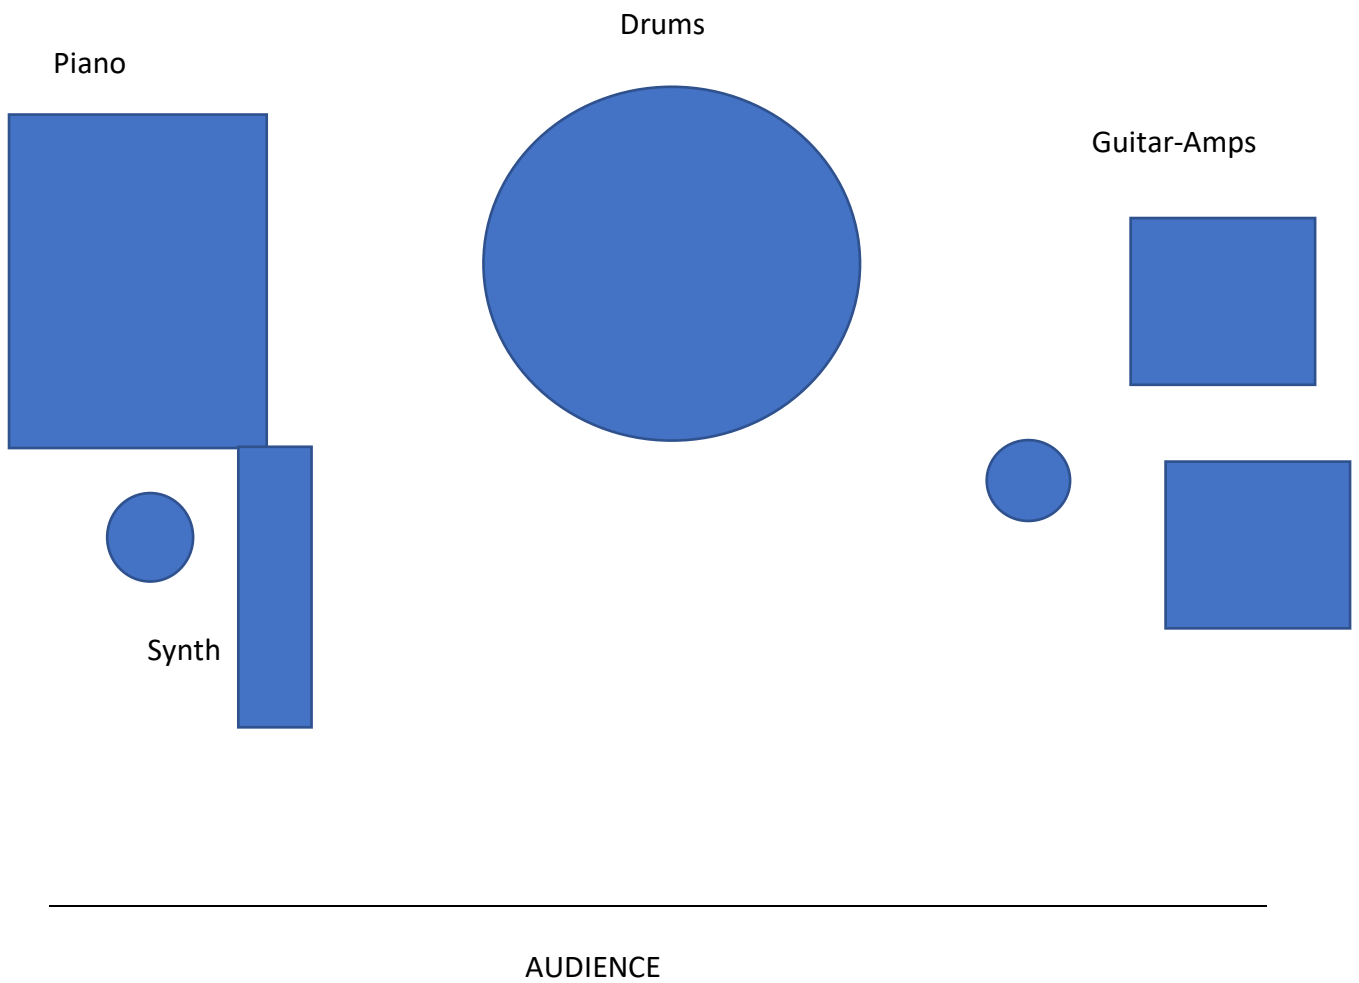

4. Stage-Rider

5. Food

- Vegetarian if possible
- No allergies

6. Backstage

- Yes please