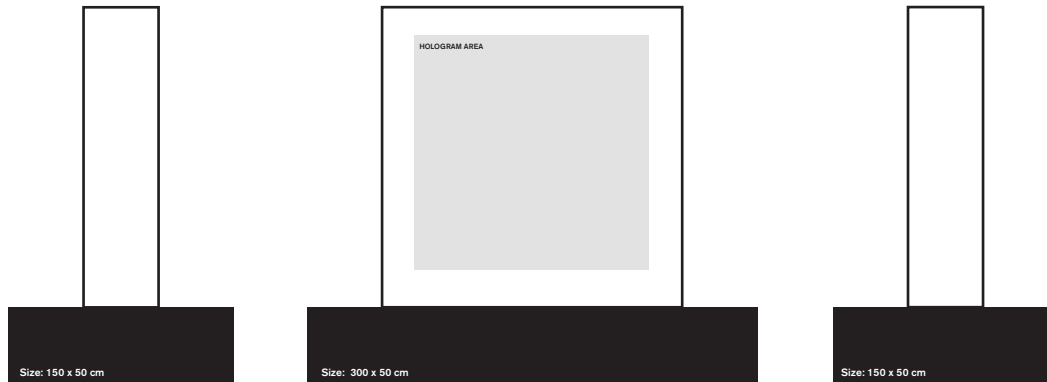

Amazon

MATERIAL SPECIFIKATION

STOCKHOLM CENTRAL STATION

HOLOGRAM VIDEO

- Resolution: 1920 x 1920
- Video format: .mp4, .mov
- Use only the character (for example) with black background (what is black is not visible in the hologram).

Length of film: Up to customer

File size: <70MB

PRINT FILES

- Short side left: 150 x 50 cm
- Front side: 300 x 50 cm
- Short side right: 150 x 50 cm

When: At latest the 14th of Feb

To be sent to: tobbe.christell@havelle.se